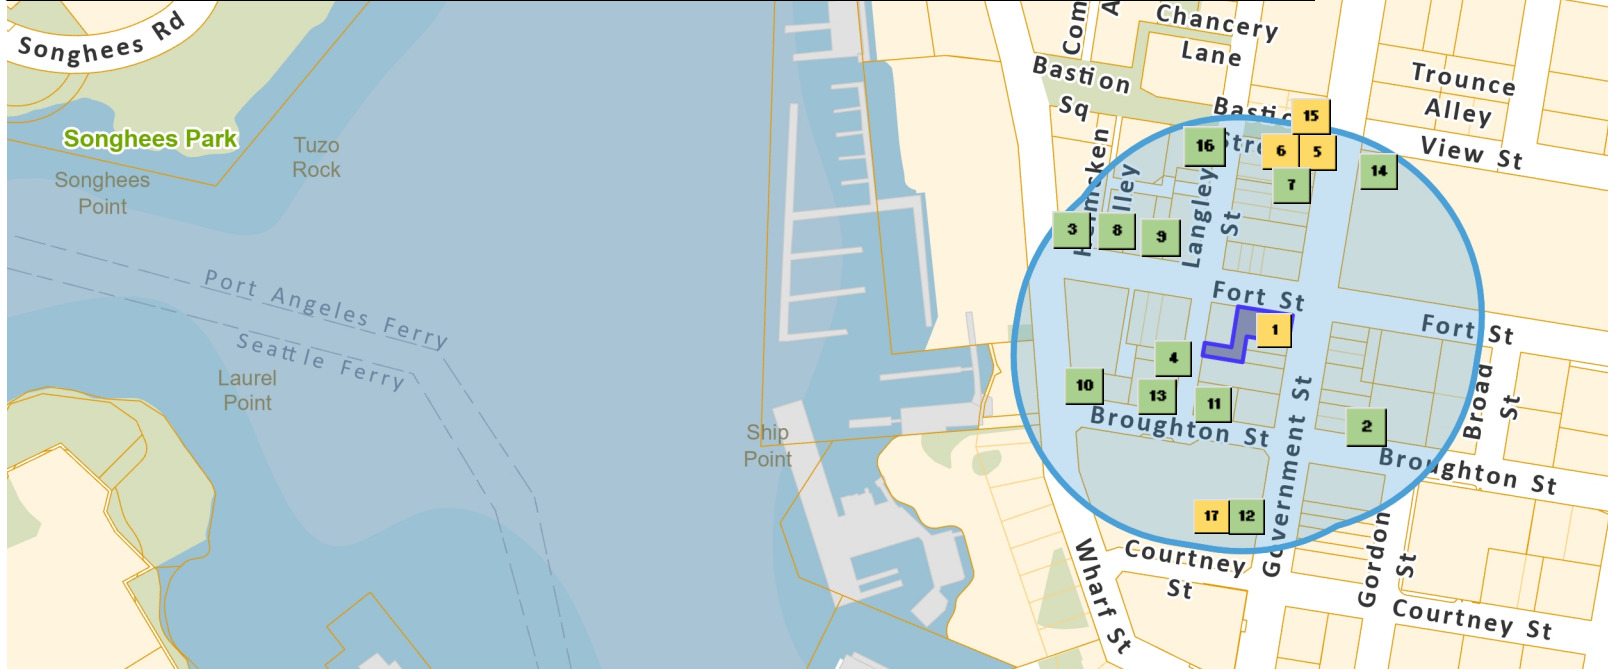

Legend

- City Boundary
- Parcels (Folio based)
- Parcels (PID based)
- Esquimalt Parcels
- Ferries
- Water
- Parks and Open Space
- Blocks

Blue area represents 100m public notification area

1: 4,000

Notes