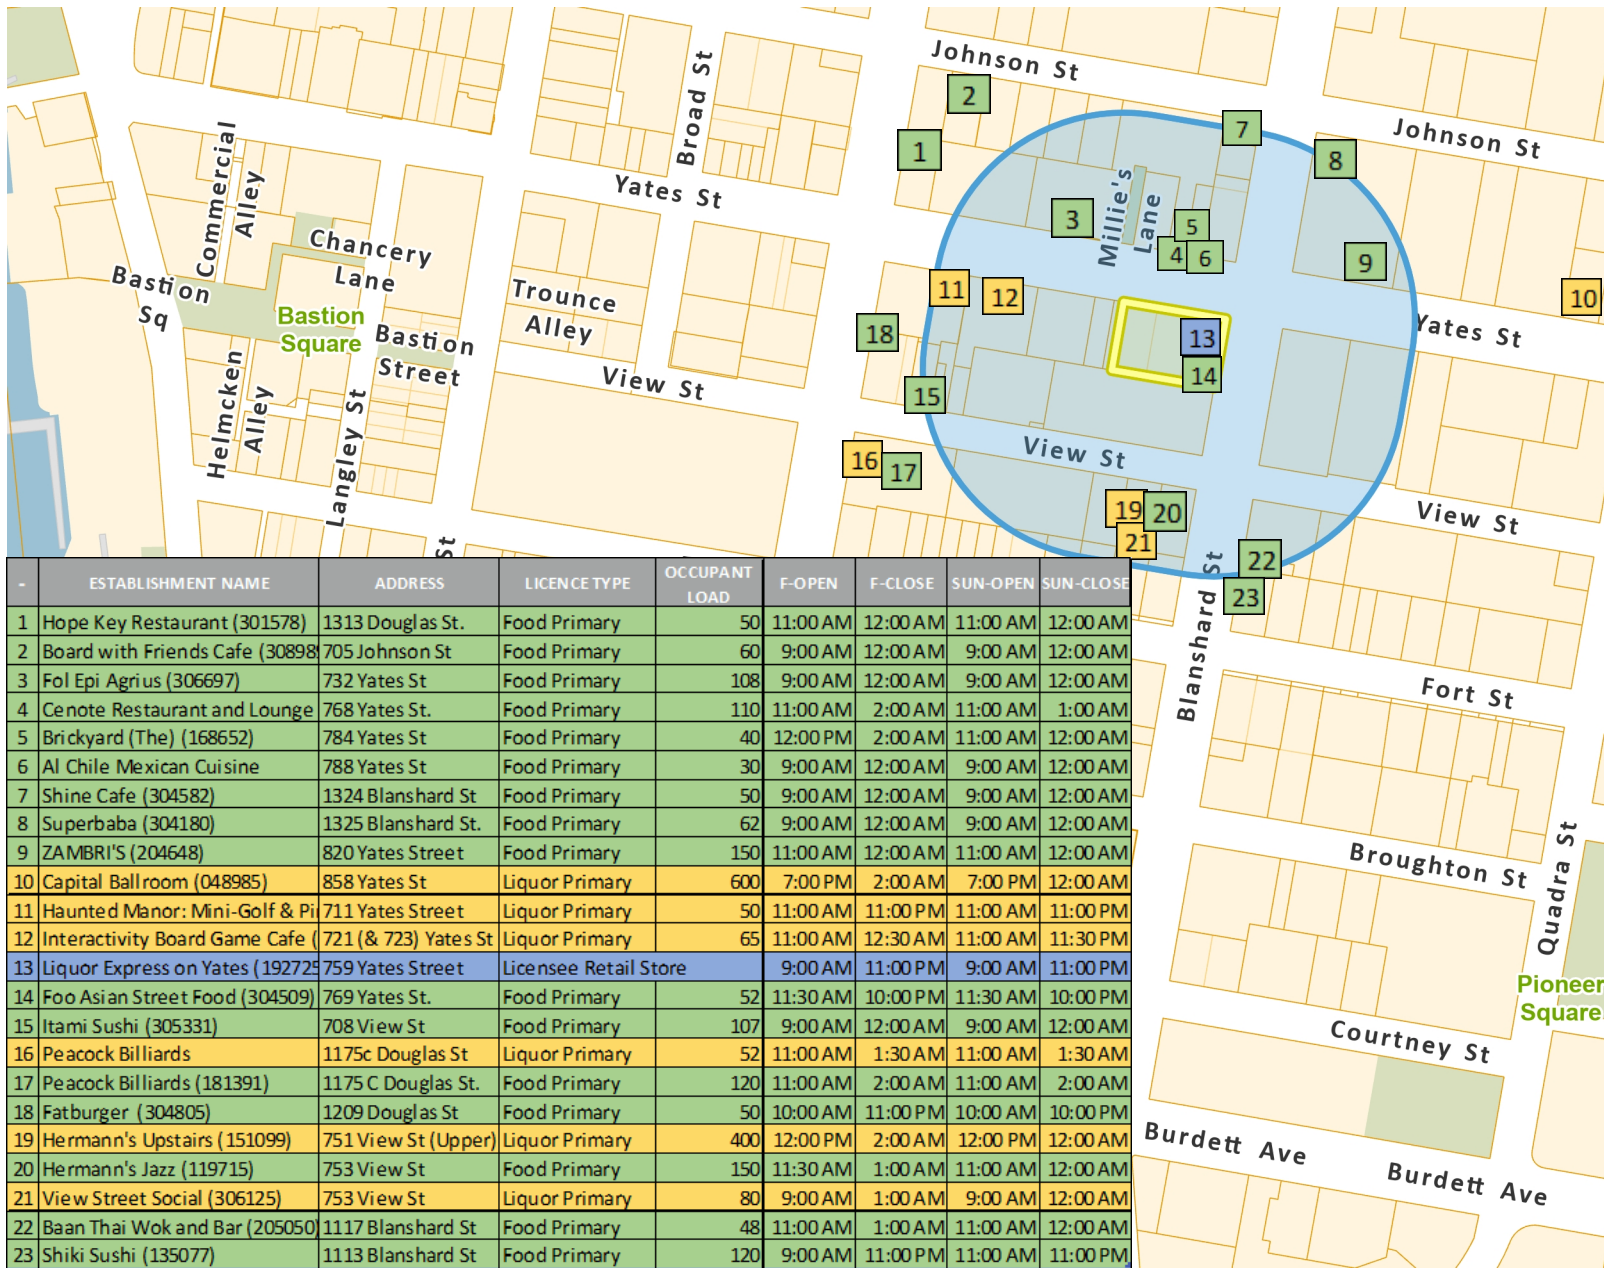

Vicinity Information

The vicinity of the establishment, illustrated on the following page, includes the block of the establishment and adjacent blocks.

The existing licenced capacity in the vicinity has a total of 2,554 licenced seats where:

- 1,307 (51%) are food primary seats distributed across 16 establishments
- 1,247 (49%) are liquor primary seats distributed across six establishments

To provide perspective on the hours of operation of the 2,554 licenced seats in the area:

759 Yates Street (Glitch Bar and Games Room)

Legend

- City Boundary
- Parcels (Folio based)
- Parcels (PID based)
- Esquimalt Parcels
- Ferries
- Water
- Parks and Open Space
- Blocks

Blue area represents 100m public notification area.