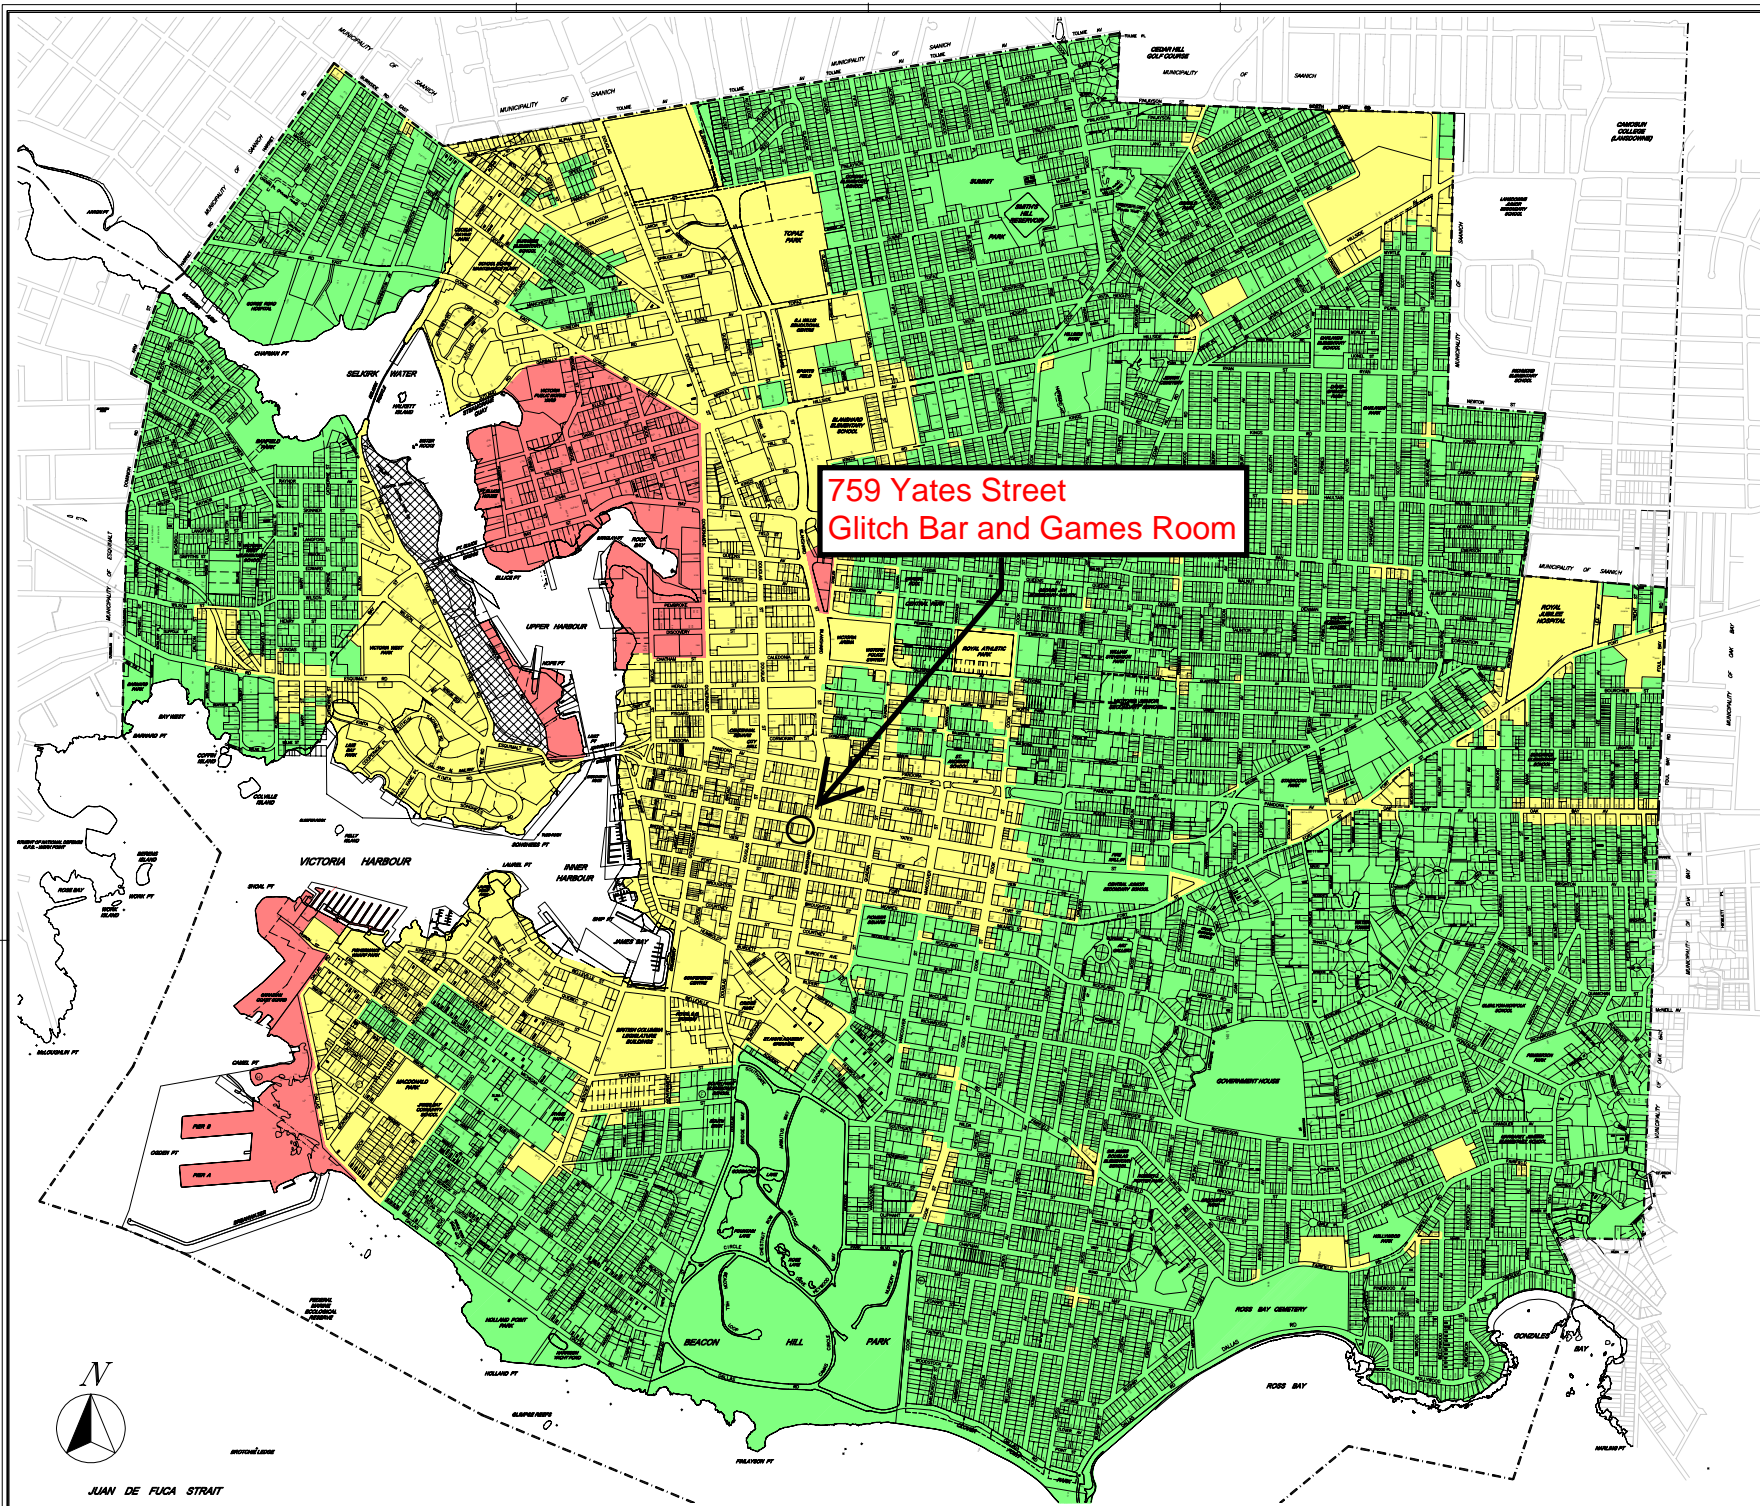

City of Victoria Noise District Map

LEGEND

-  Quiet District
-  Intermediate District
-  Harbour Intermediate District
-  Activity District

Date: February 17, 2004

Scale: Not to Scale