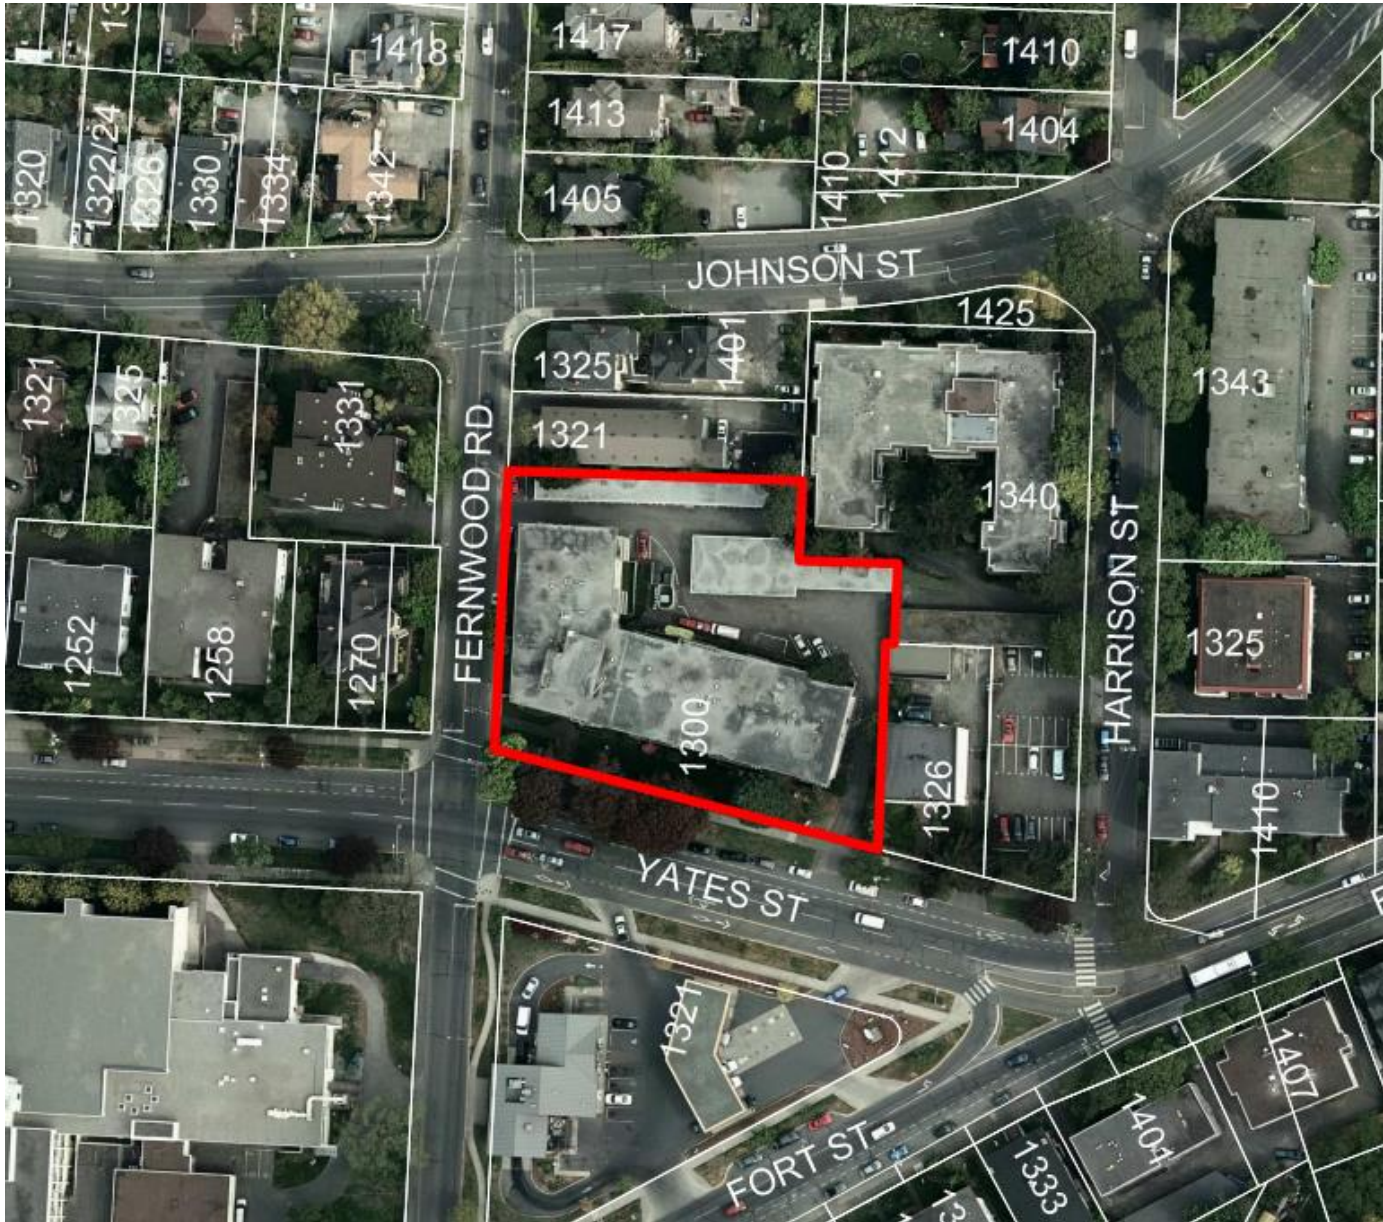

Development Variance Permit
Application
for
1300 Yates Street

1 EXISTING SITE PLAN
A-010 SCALE 1:250