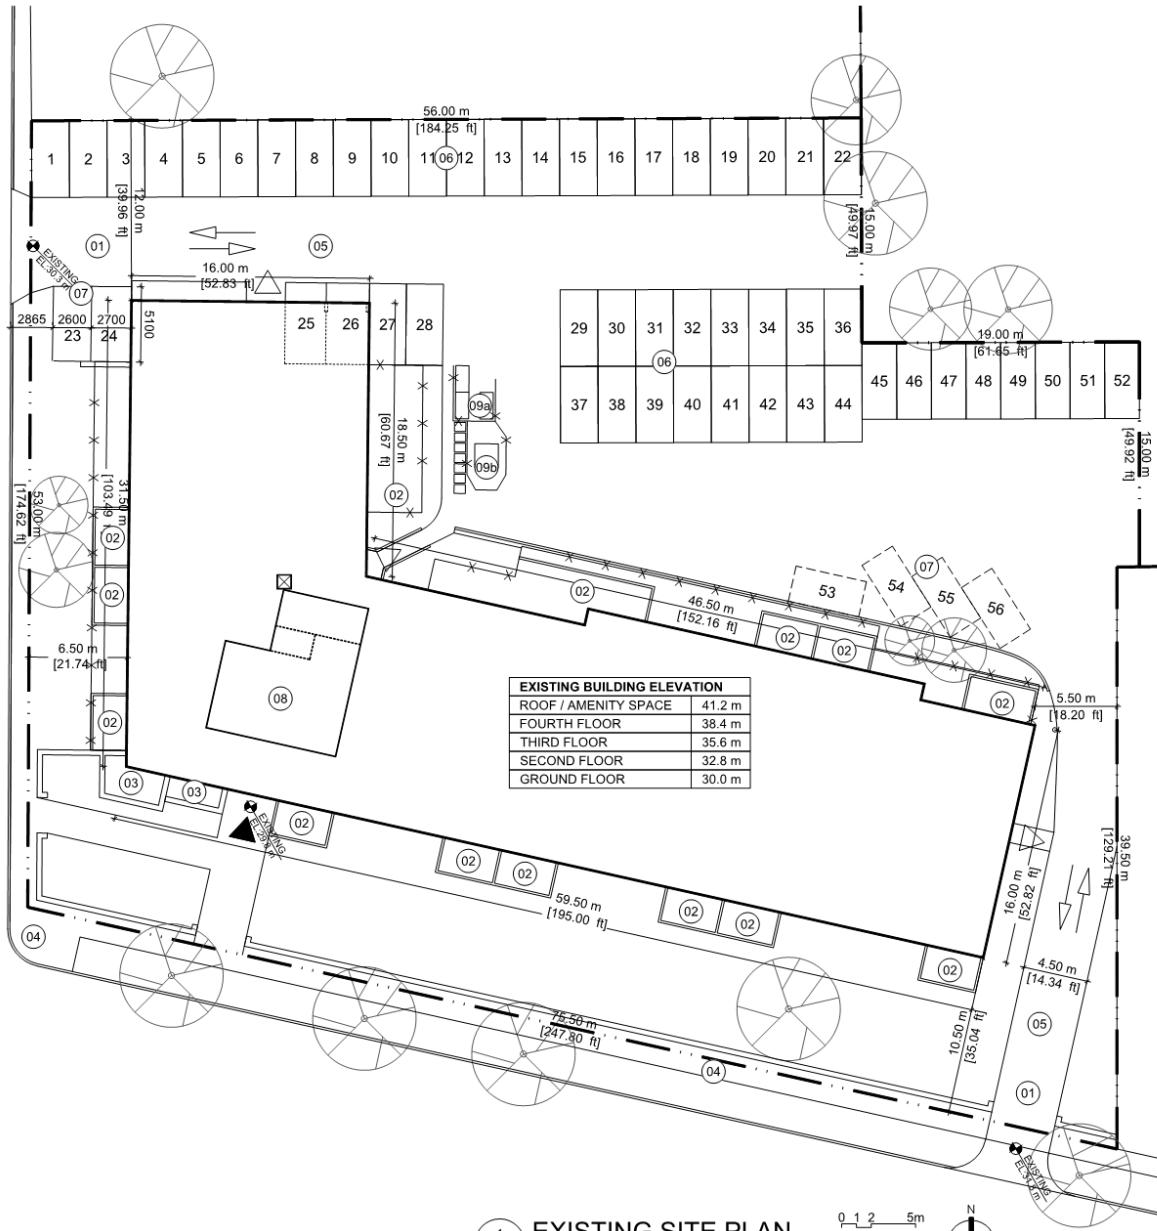

Development Variance Permit
Application
for
1300 Yates Street

1 EXISTING SITE PLAN
A-010 SCALE 1:250