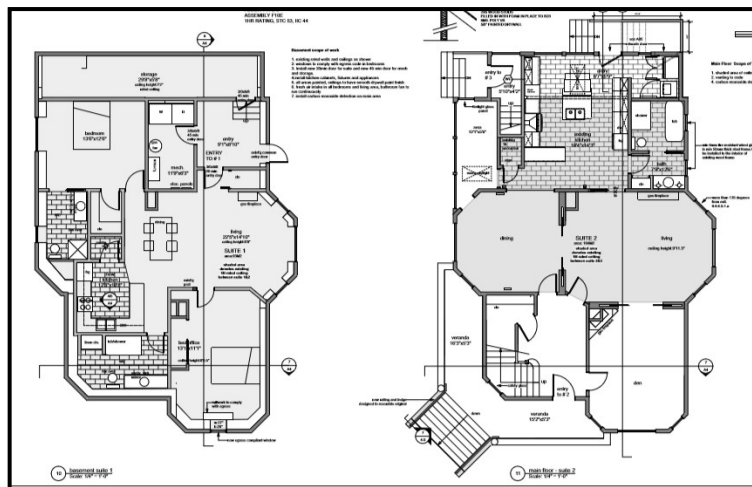


Heritage Alteration Permit with
Variances Application No.
00017 for
1702 Fernwood Road

Location in Fernwood Neighbourhood

Existing Garage

West Elevation

Heritage Status: Designated, Not in HCA

- Constructed in 1907-08
- An excellent example of the Queen Anne
- Style of residential architecture in Victoria

Character Defining Elements

- landmark corner location
- the overall symmetry when viewed on a diagonal
- Queen Anne elements of the design
- the Classical Revival elements
- The stone wall and metal gate

Basement & Main Floor Plans

Elevations

Existing West Elevation

West Elevation