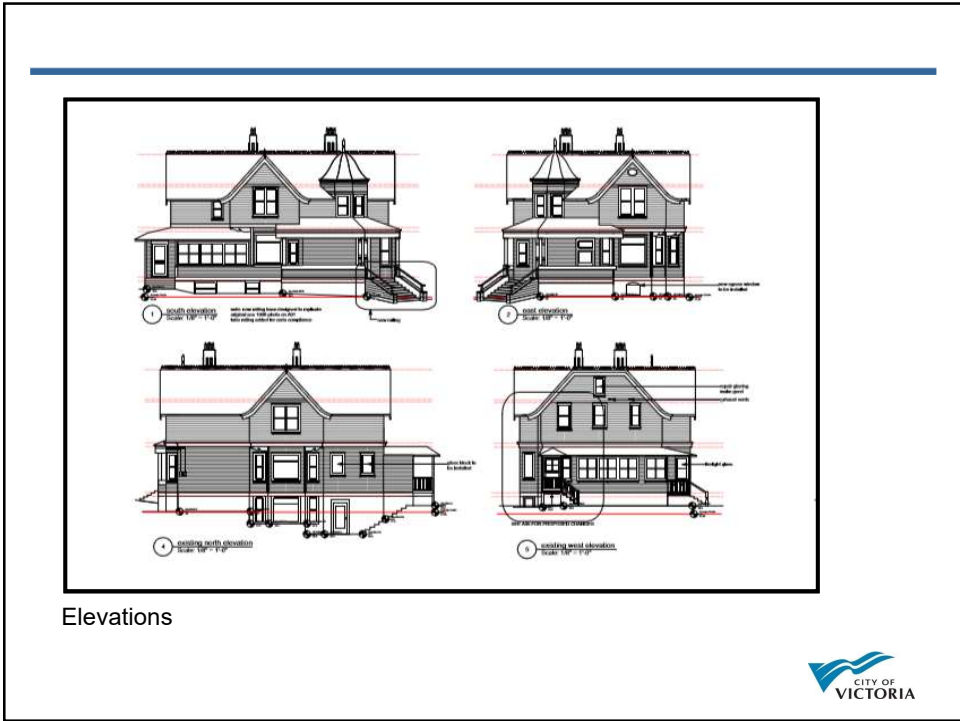


Heritage Alteration Permit with
Variances Application No.
00017 for
1702 Fernwood Road

Location in Fernwood Neighbourhood

Existing Garage

West Elevation

Heritage Status: Designated, Not in HCA

- Constructed in 1907-08
- An excellent example of the Queen Anne
- Style of residential architecture in Victoria

Character Defining Elements

- landmark corner location
- the overall symmetry when viewed on a diagonal
- Queen Anne elements of the design
- the Classical Revival elements
- The stone wall and metal gate

Basement & Main Floor Plans

Elevations

Existing West Elevation

West Elevation