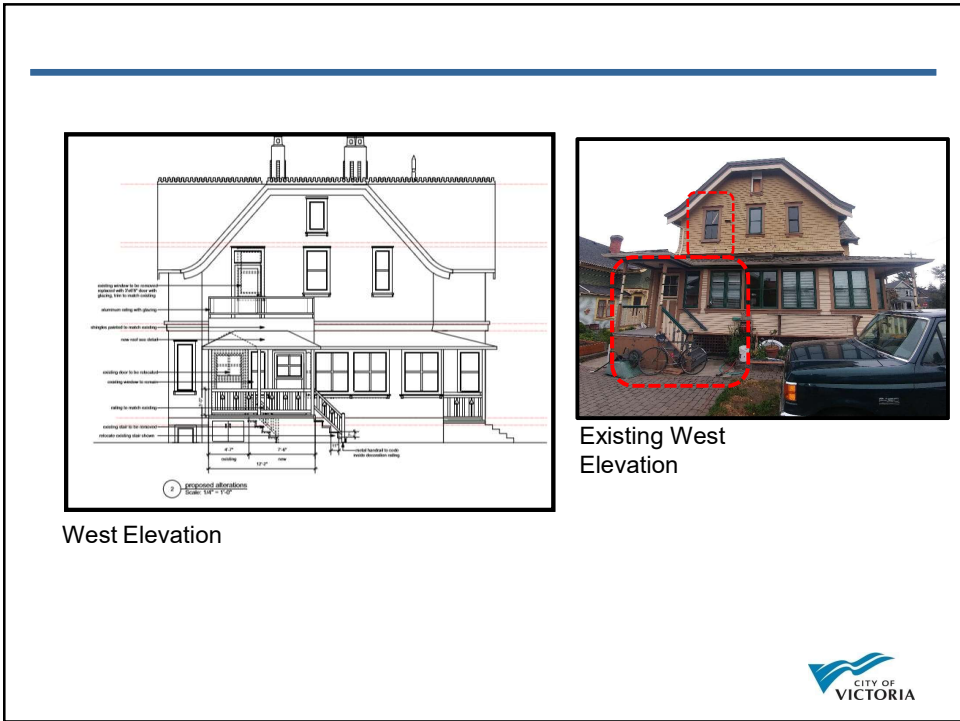


Heritage Alteration Permit with
Variances Application No.
00017 for
1702 Fernwood Road

Location in Fernwood Neighbourhood

Existing Garage

West Elevation

Heritage Status: Designated, Not in HCA

- Constructed in 1907-08
- An excellent example of the Queen Anne
- Style of residential architecture in Victoria

Character Defining Elements

- landmark corner location
- the overall symmetry when viewed on a diagonal
- Queen Anne elements of the design
- the Classical Revival elements
- The stone wall and metal gate

Basement & Main Floor Plans

Elevations

Existing West Elevation

West Elevation