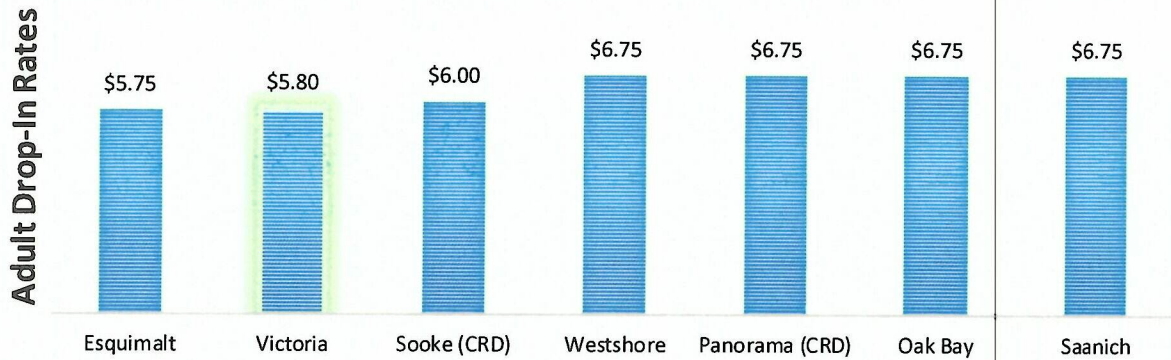

## Summary of Regional Recreation Fees (2018 – 2019)

(Rates Inclusive of Applicable Taxes)

### REGIONAL DROP-IN RATES