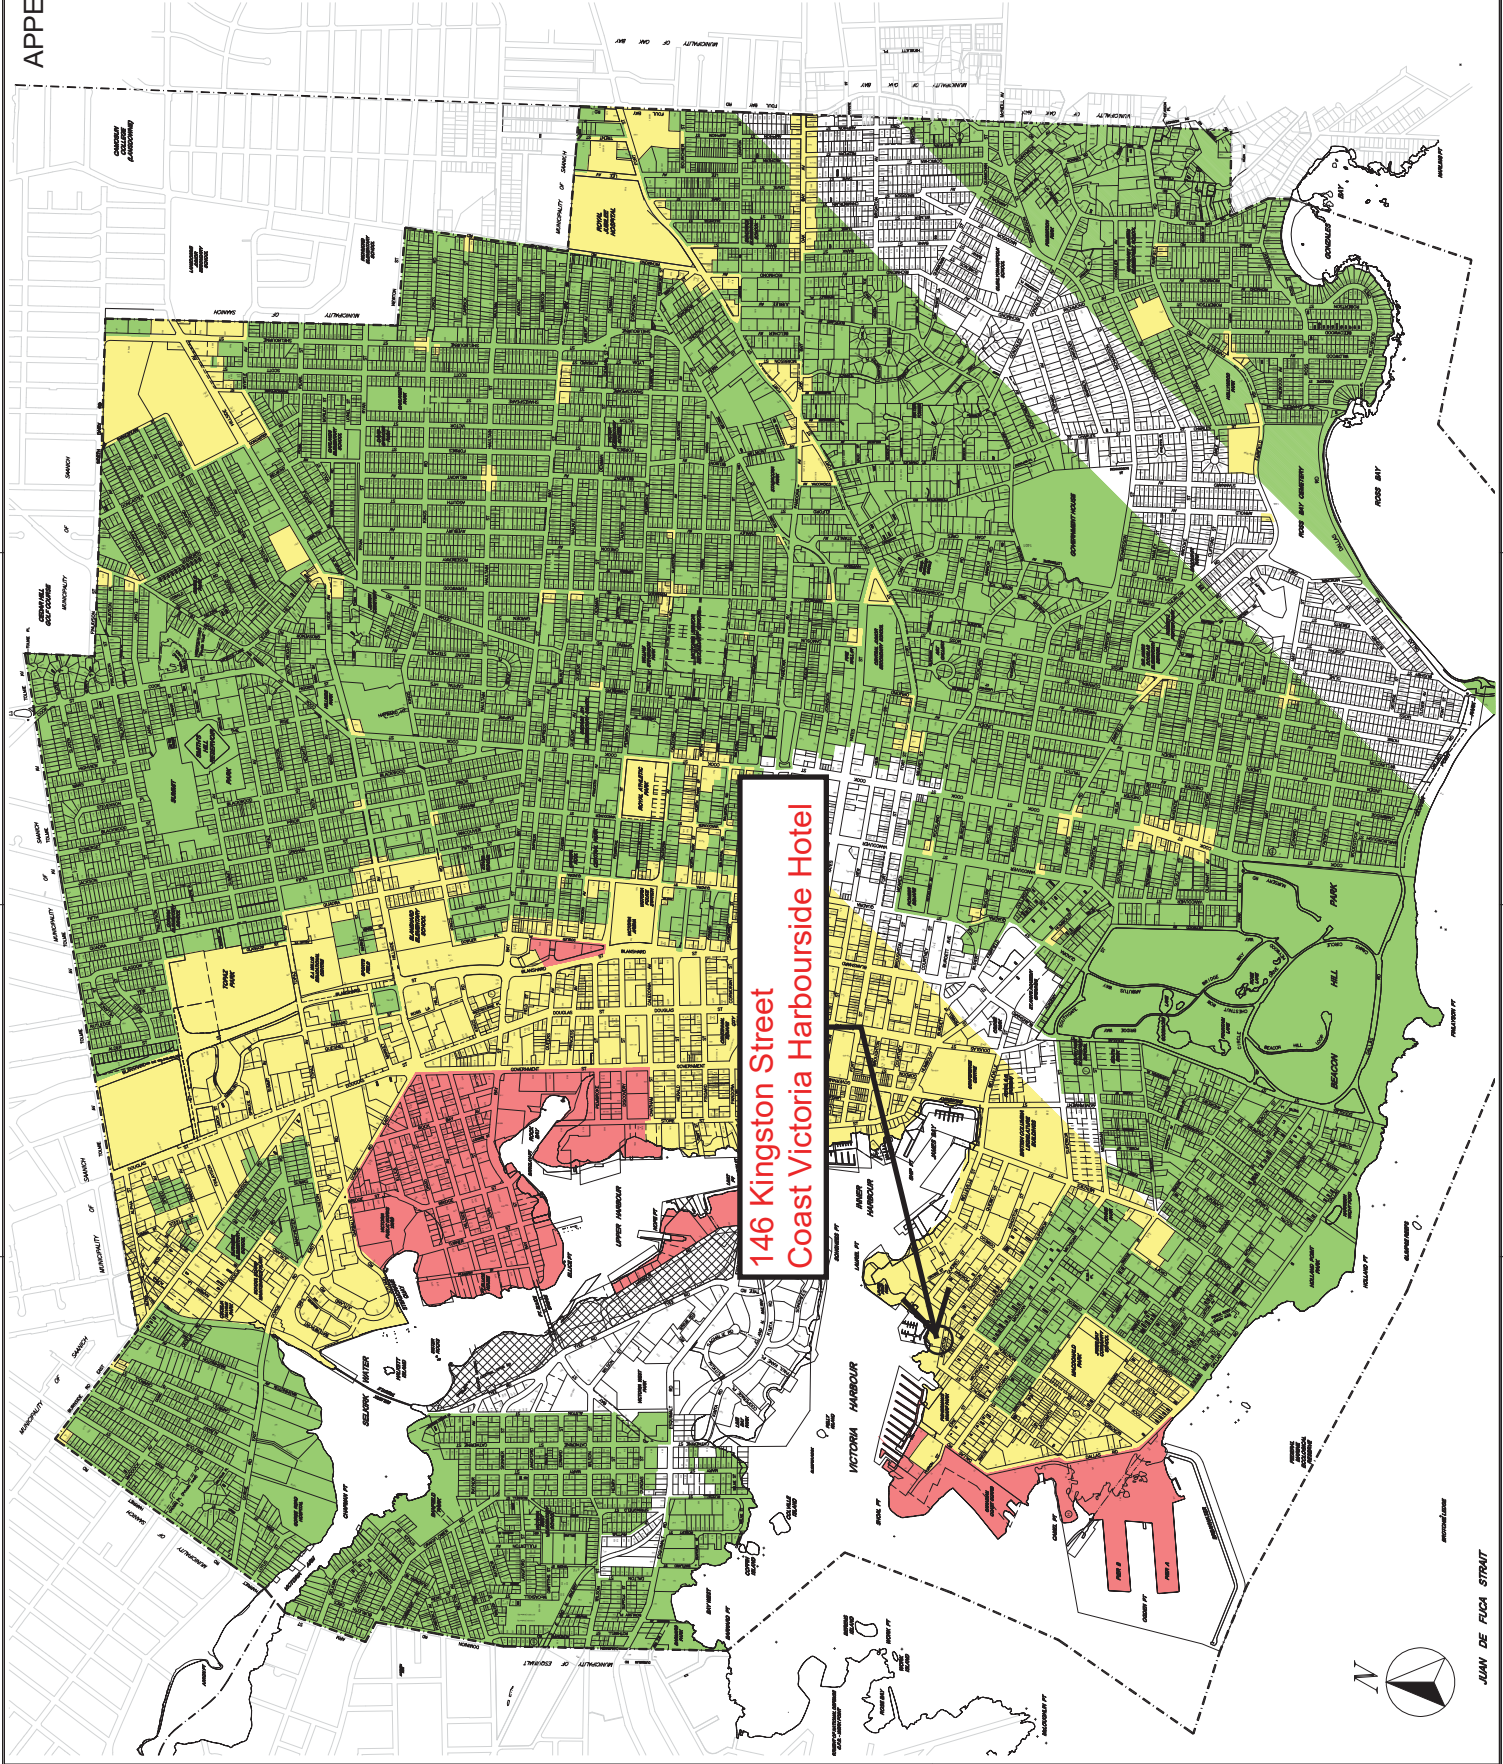

# City of Victoria Noise District Map

- LEGEND**
- Quiet District
  - Intermediate District
  - Harbour Intermediate District
  - Activity District

Date: February 17, 2004  
 Scale: Not to Scale

**146 Kingston Street  
 Coast Victoria Harbourside Hotel**