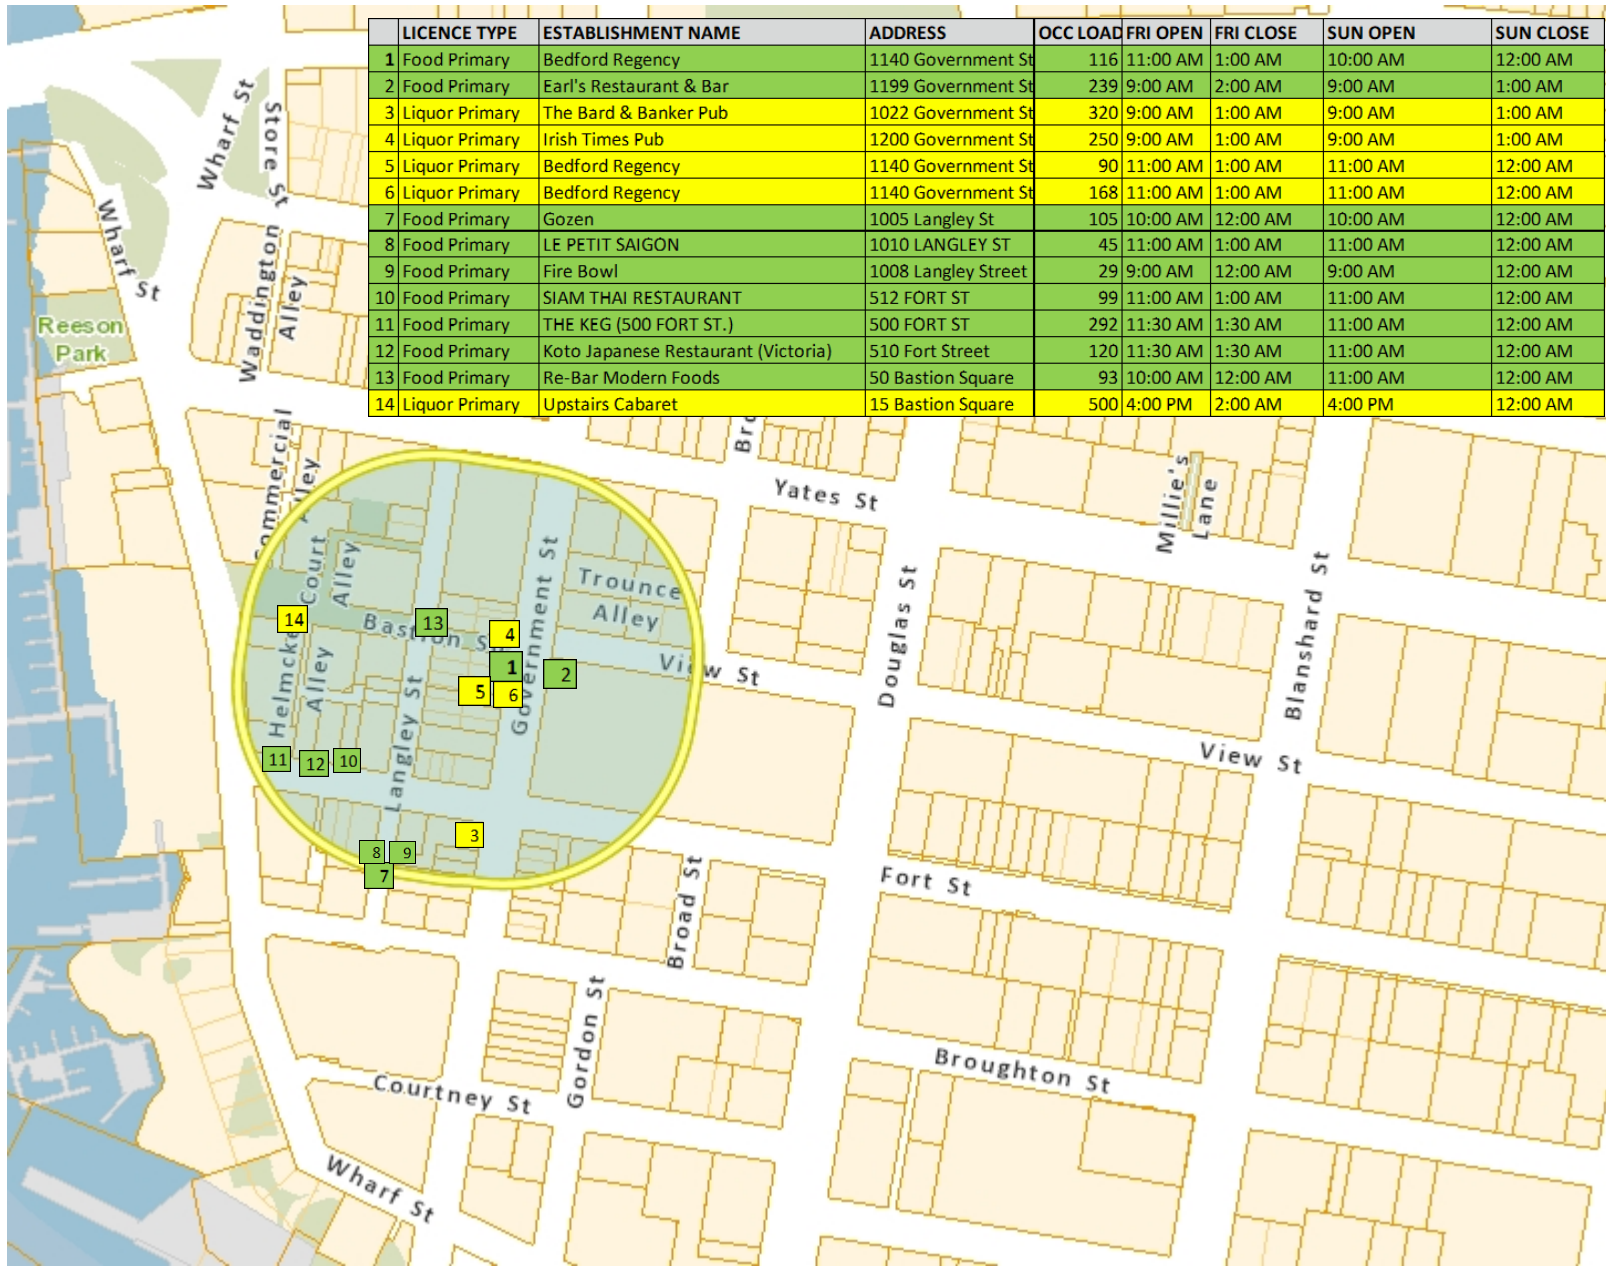

LICENCE TYPE	ESTABLISHMENT NAME	ADDRESS	OCC LOAD	FRI OPEN	FRI CLOSE	SUN OPEN	SUN CLOSE
1 Food Primary	Bedford Regency	1140 Government St	116	11:00 AM	1:00 AM	10:00 AM	12:00 AM
2 Food Primary	Earl's Restaurant & Bar	1199 Government St	239	9:00 AM	2:00 AM	9:00 AM	1:00 AM
3 Liquor Primary	The Bard & Banker Pub	1022 Government St	320	9:00 AM	1:00 AM	9:00 AM	1:00 AM
4 Liquor Primary	Irish Times Pub	1200 Government St	250	9:00 AM	1:00 AM	9:00 AM	1:00 AM
5 Liquor Primary	Bedford Regency	1140 Government St	90	11:00 AM	1:00 AM	11:00 AM	12:00 AM
6 Liquor Primary	Bedford Regency	1140 Government St	168	11:00 AM	1:00 AM	11:00 AM	12:00 AM
7 Food Primary	Gozen	1005 Langley St	105	10:00 AM	12:00 AM	10:00 AM	12:00 AM
8 Food Primary	LE PETIT SAIGON	1010 LANGLEY ST	45	11:00 AM	1:00 AM	11:00 AM	12:00 AM
9 Food Primary	Fire Bowl	1008 Langley Street	29	9:00 AM	12:00 AM	9:00 AM	12:00 AM
10 Food Primary	SIAM THAI RESTAURANT	512 FORT ST	99	11:00 AM	1:00 AM	11:00 AM	12:00 AM
11 Food Primary	THE KEG (500 FORT ST.)	500 FORT ST	292	11:30 AM	1:30 AM	11:00 AM	12:00 AM
12 Food Primary	Koto Japanese Restaurant (Victoria)	510 Fort Street	120	11:30 AM	1:30 AM	11:00 AM	12:00 AM
13 Food Primary	Re-Bar Modern Foods	50 Bastion Square	93	10:00 AM	12:00 AM	11:00 AM	12:00 AM
14 Liquor Primary	Upstairs Cabaret	15 Bastion Square	500	4:00 PM	2:00 AM	4:00 PM	12:00 AM

Legend

- City Boundary
- Victoria Parcels (Folio based)
- Victoria Parcels (PID based)
- Esquimalt Parcels
- Ferries
- Water
- Parks
- Blocks

1: 4,000

Notes

THIS MAP IS NOT TO BE USED FOR NAVIGATION

NAD_1983_CSRS_UTM_Zone_10N
Public domain: can be freely printed, copied and distributed without permission.