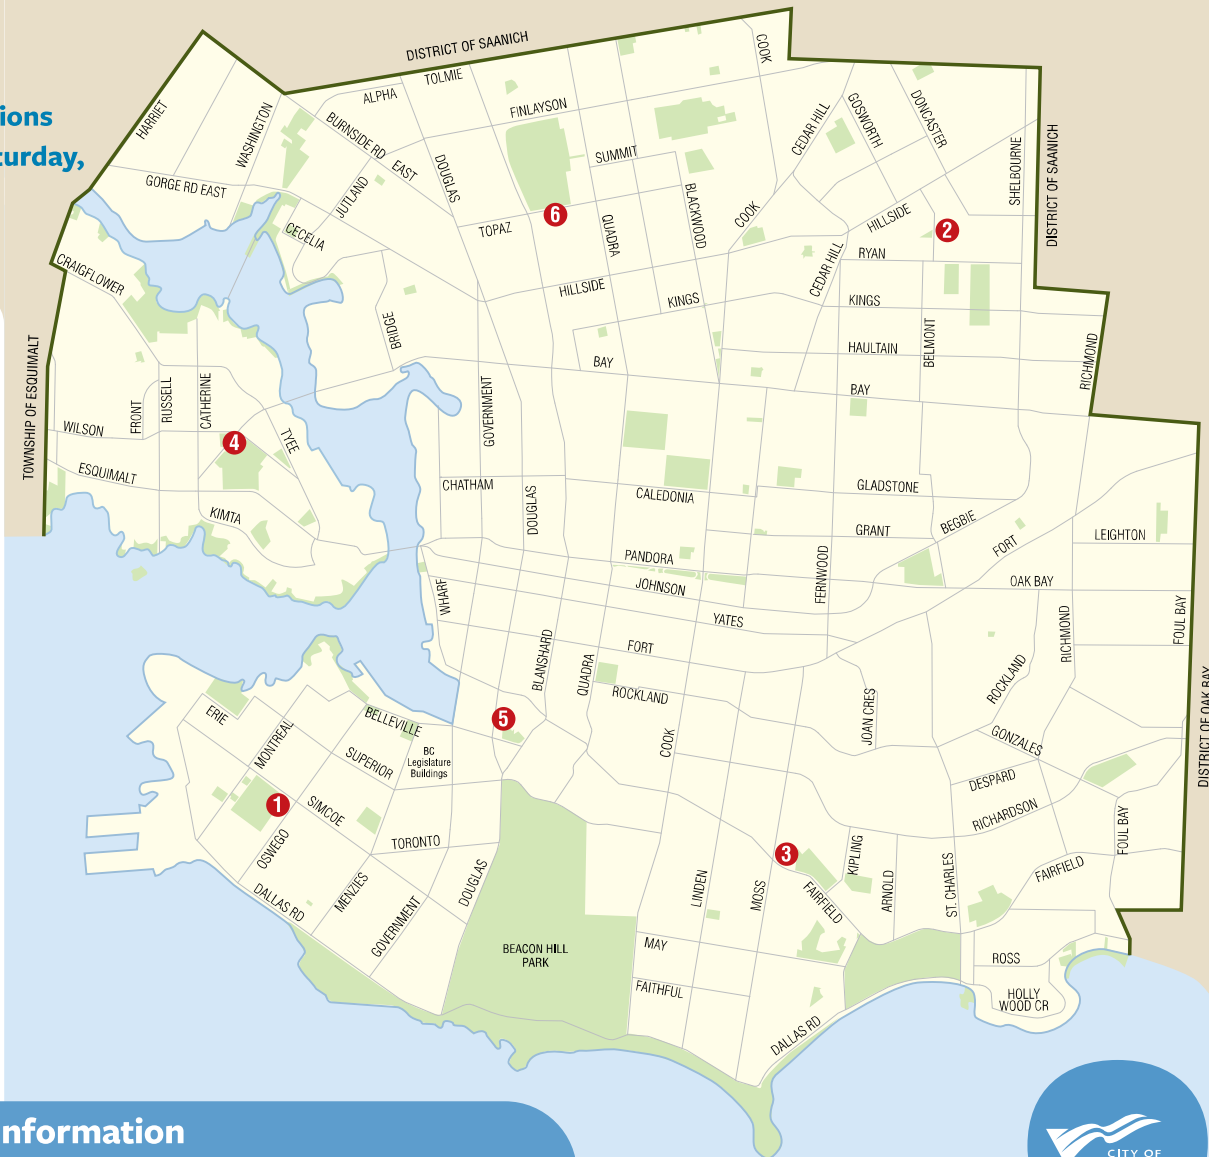

VICTORIA VOTES

DECEMBER 12, 2020

Find out what you need to know to vote in the City of Victoria's Municipal By-Election to elect **one Councillor**.

Where Can I Vote?

Eligible voters can vote at ANY of the following locations on General Voting Day, Saturday, December 12, 8 a.m. – 8 p.m.:

1. 1 James Bay Community School
   140 Oswego Street
2. 2 Oaklands Elementary School
   2827 Belmont Avenue
3. 3 Sir James Douglas Elementary School
   401 Moss Street
4. 4 Da Vinci Centre
   195 Bay Street
5. 5 Crystal Garden
   713 Douglas Street*
6. 6 Victoria High School at SJ Willis Education Centre
   923 Topaz Avenue

*An accessible voting machine will be available at Crystal Garden on General Voting Day.

For More Information

victoria.ca/election
elections@victoria.ca | 250.361.0571