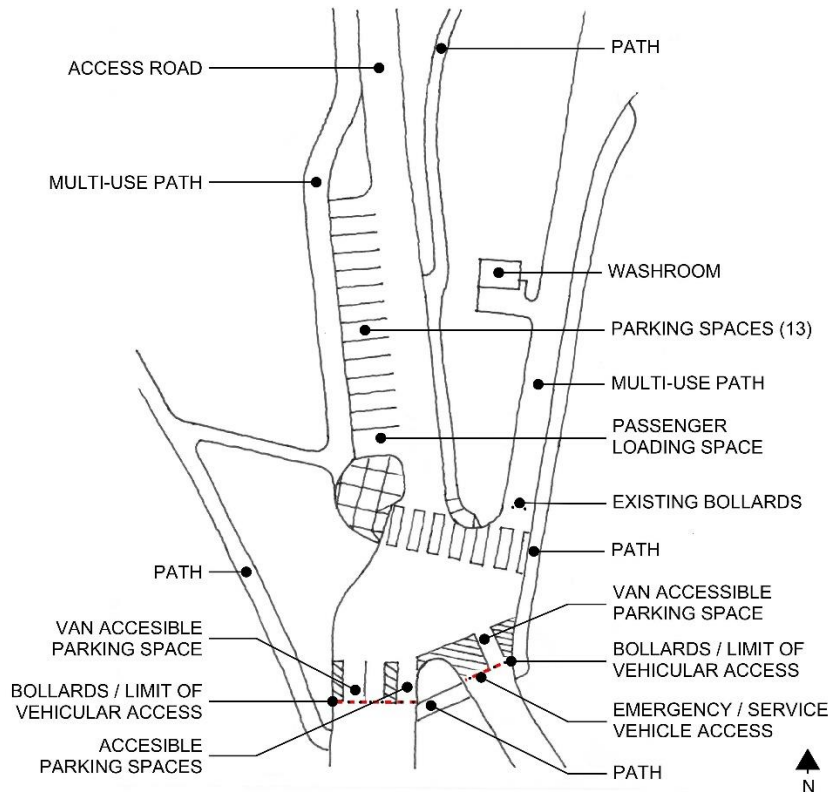

Attachment A – Proposed Interim Design for Clover Point Park (2021)

KEY PLAN

DETAILED PARKING PLAN

DETAILED INTERIM PLAN