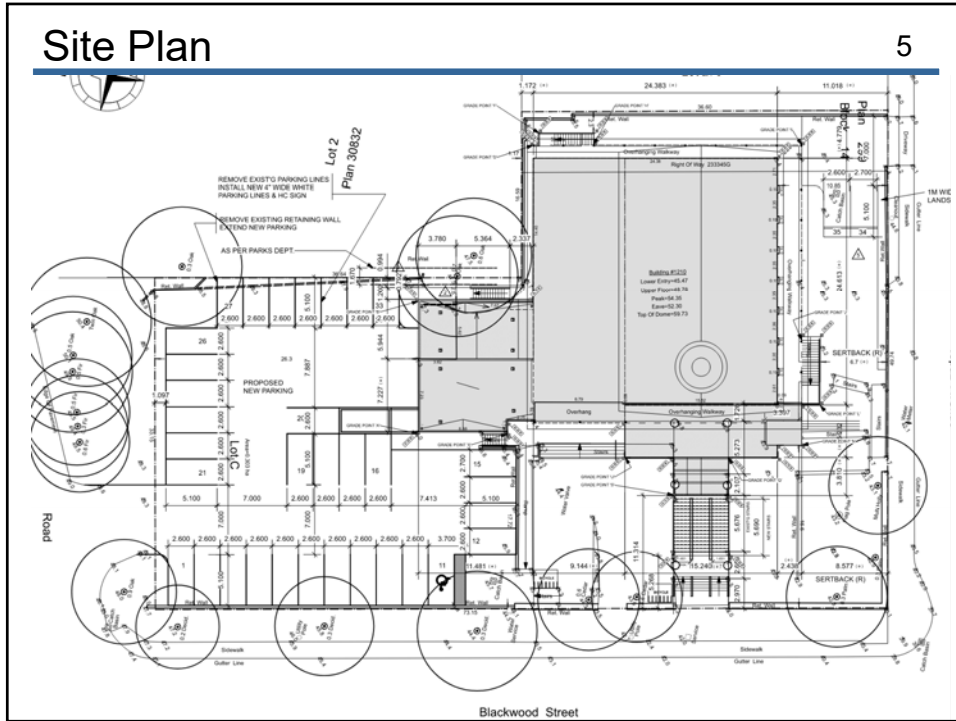

Development Variance Permit Application for 1210 Topaz Avenue

Aerial View

Subject Site

3

3

Official Community Plan

4

4

Site Plan

5

5

Floor Plans

6

6

Floor Plans

7