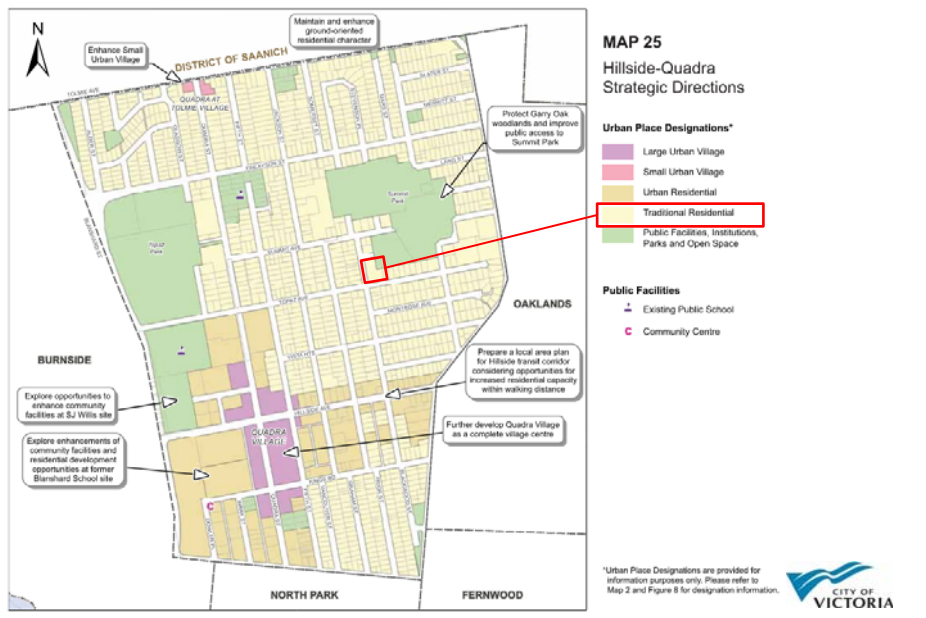

Development Variance Permit Application for 1210 Topaz Avenue

Aerial View

Subject Site

3

3

Official Community Plan

4

4