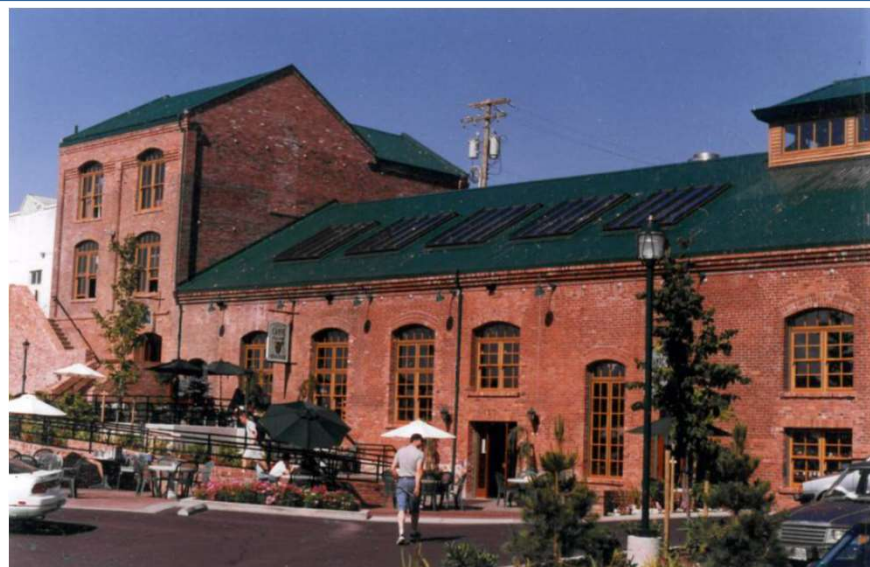

Renovation

12