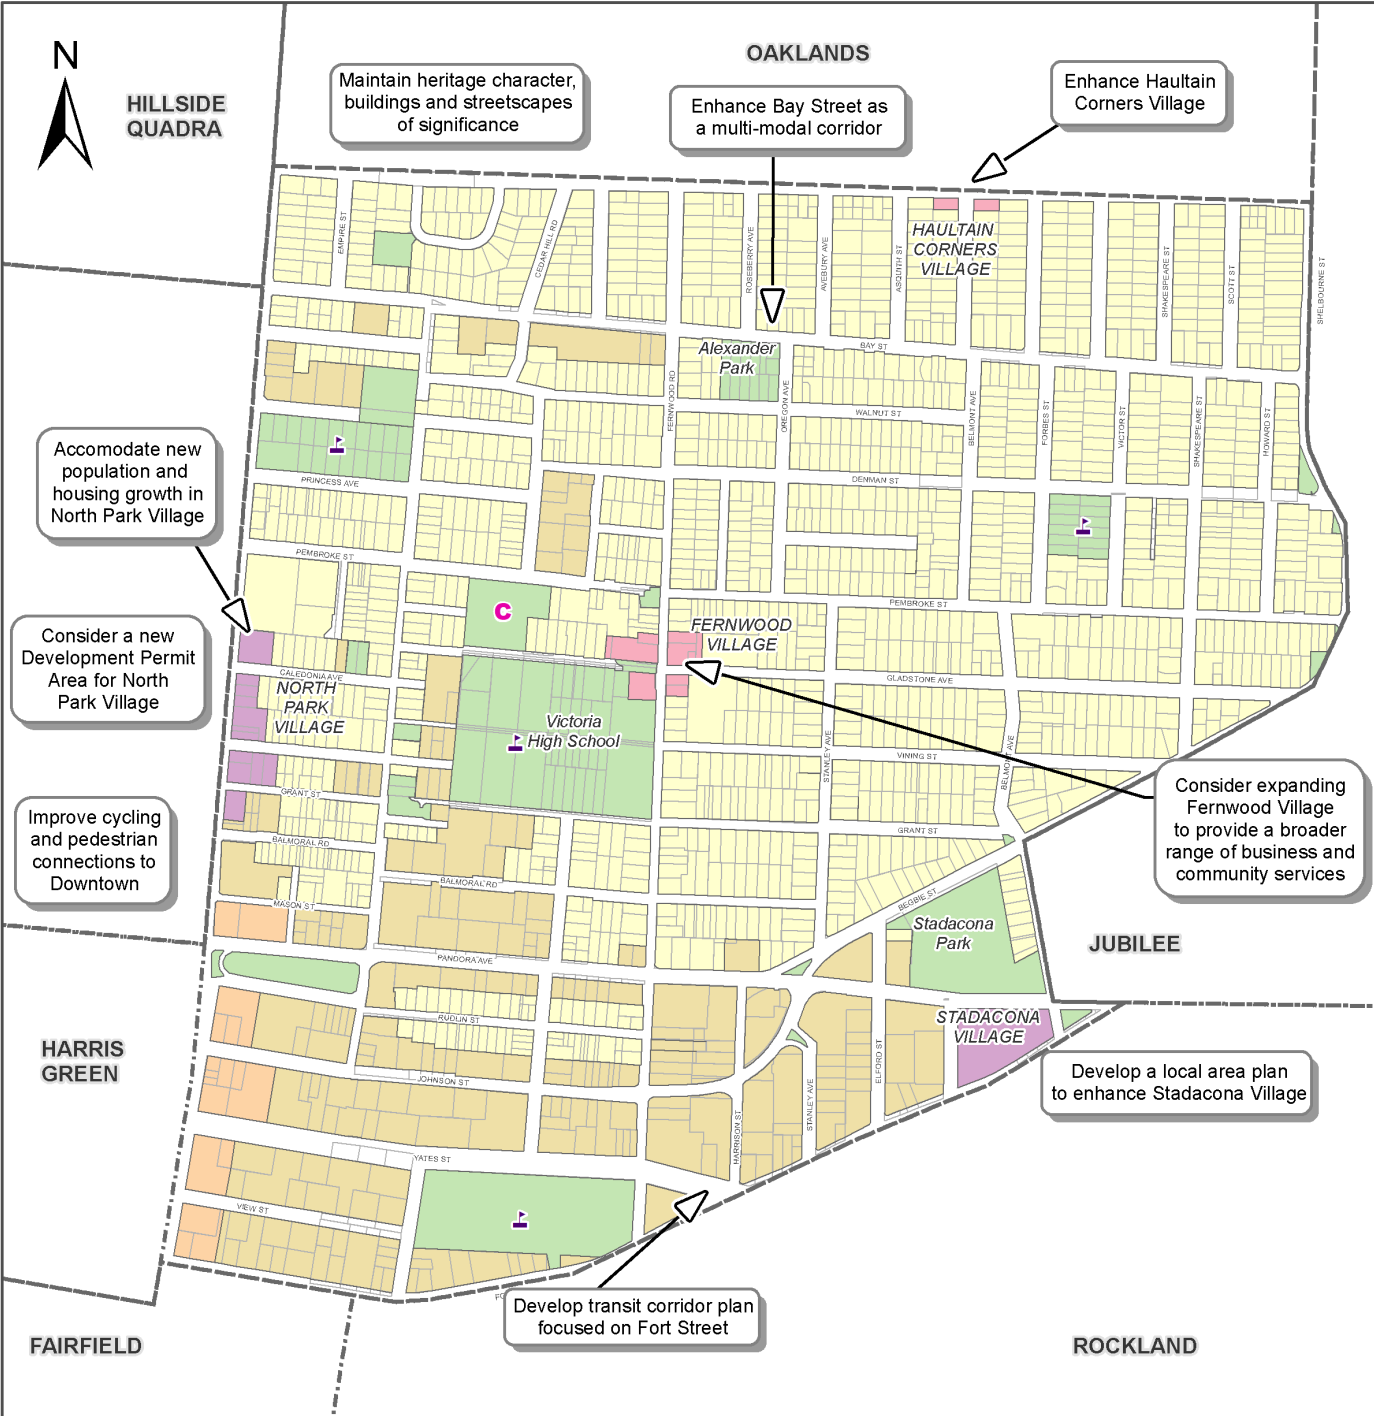

MAP 2

Urban Place Designations

- Core Historic
- Core Business
- Core Employment
- Core Inner Harbour/Legislative
- Core Songhees
- Core Residential
- General Employment
- Employment-Residential
- Industrial Employment
- Industrial Employment-Residential
- Marine Industrial
- Town Centre
- Large Urban Village
- Small Urban Village
- Urban Residential
- Traditional Residential
- Public Facilities, Institutions, Parks and Open Space
- Rail Corridor
- Working Harbour
- Marine

Urban Place Designations extend to the centerlines of adjacent streets.

MAP 22

Fernwood Strategic Directions

Urban Place Designations*

- Core Residential
- Large Urban Village
- Small Urban Village
- Urban Residential
- Traditional Residential
- Public Facilities, Institutions, Parks and Open Space

Public Facilities

- Existing Public School
- Community Centre

*Urban Place Designations are provided for information purposes only. Please refer to Map 2 and Figure 8 for designation information.