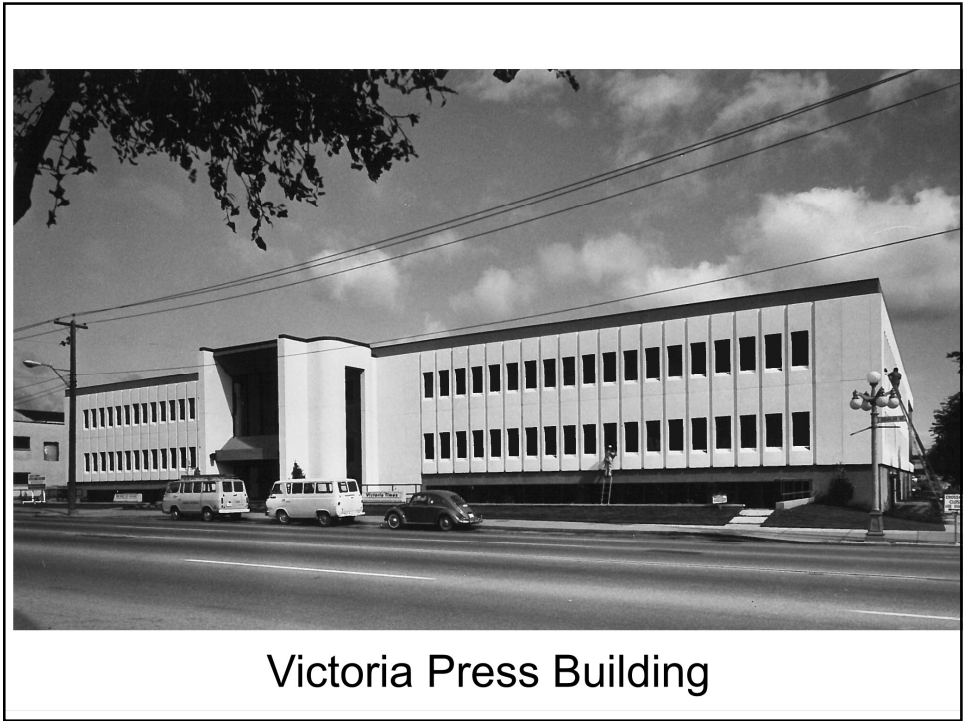

Victoria Press Building