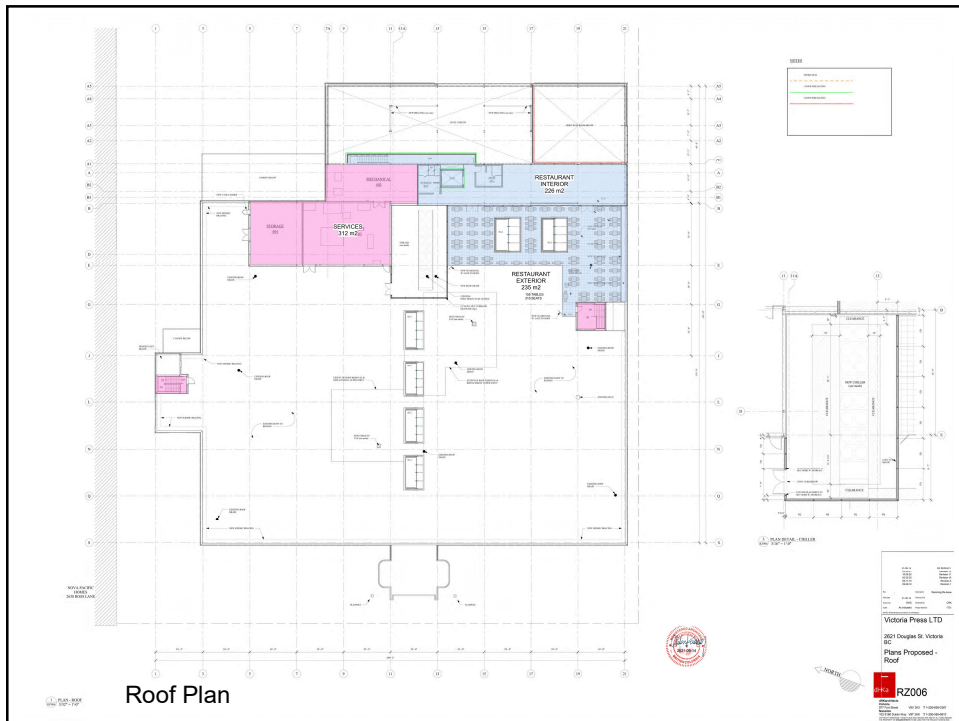


Rezoning Application No. 00680
for
2615 Douglas Street

1

2

3

4

5

6

7

8

9

10

11

12

13

14

Victoria Press Building