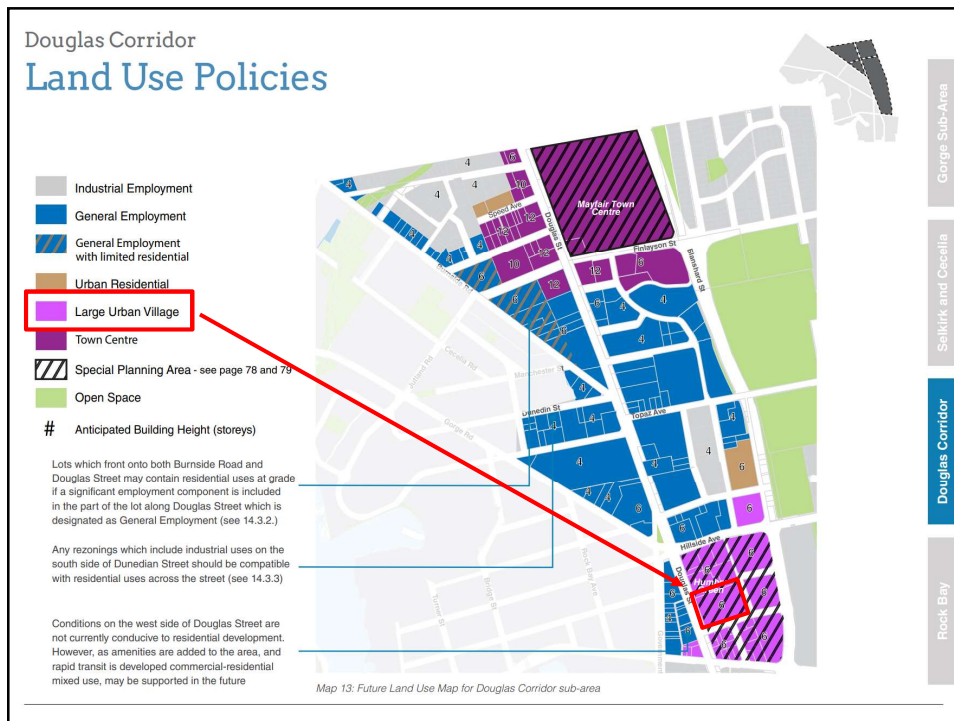


Rezoning Application No. 00680
for
2615 Douglas Street

1

2

3

4

5

6

7

8

9

10

11

12

13

14

Victoria Press Building