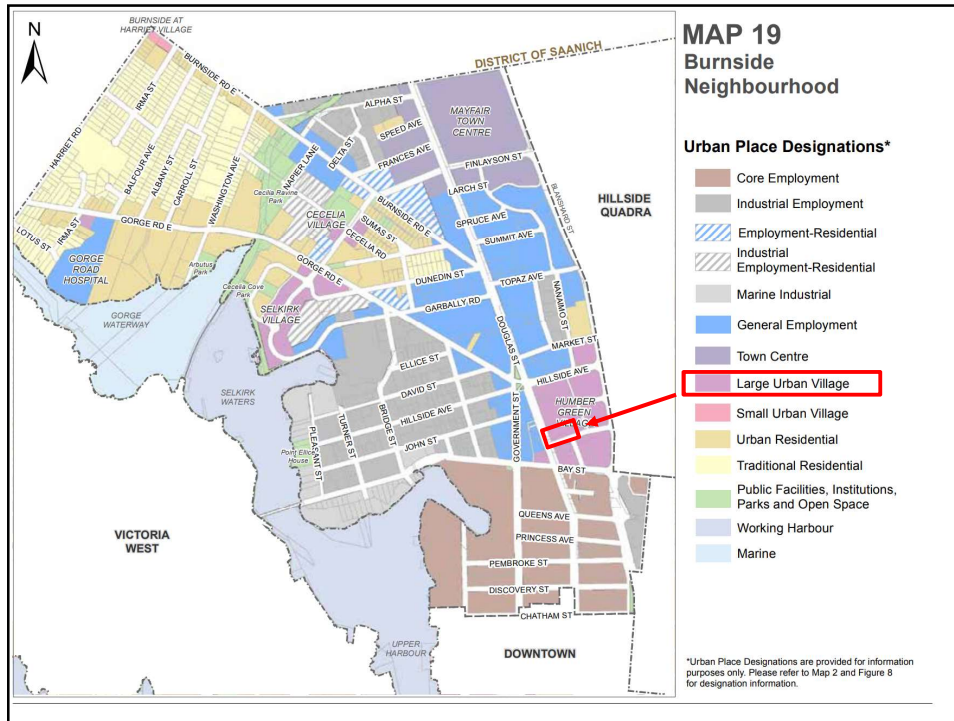


Rezoning Application No. 00680
for
2615 Douglas Street

1

2

3

4

5

6

7

8

9

10

11

12

13

14

Victoria Press Building