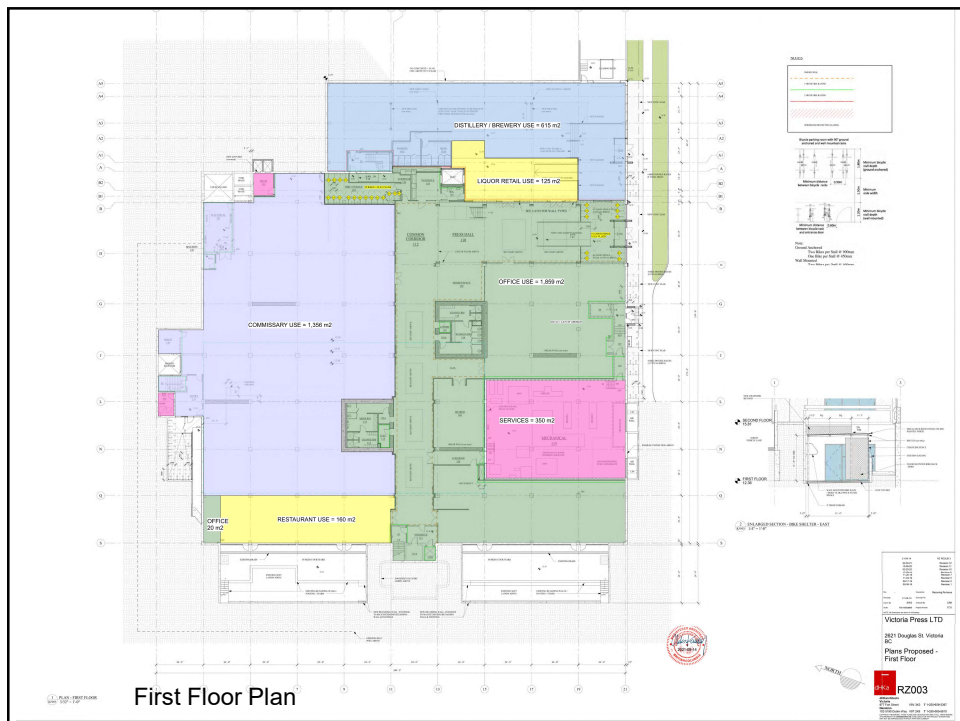


Rezoning Application No. 00680
for
2615 Douglas Street

1

2

3

4

5

6

7

8

9

10

11

12

13

14

Victoria Press Building