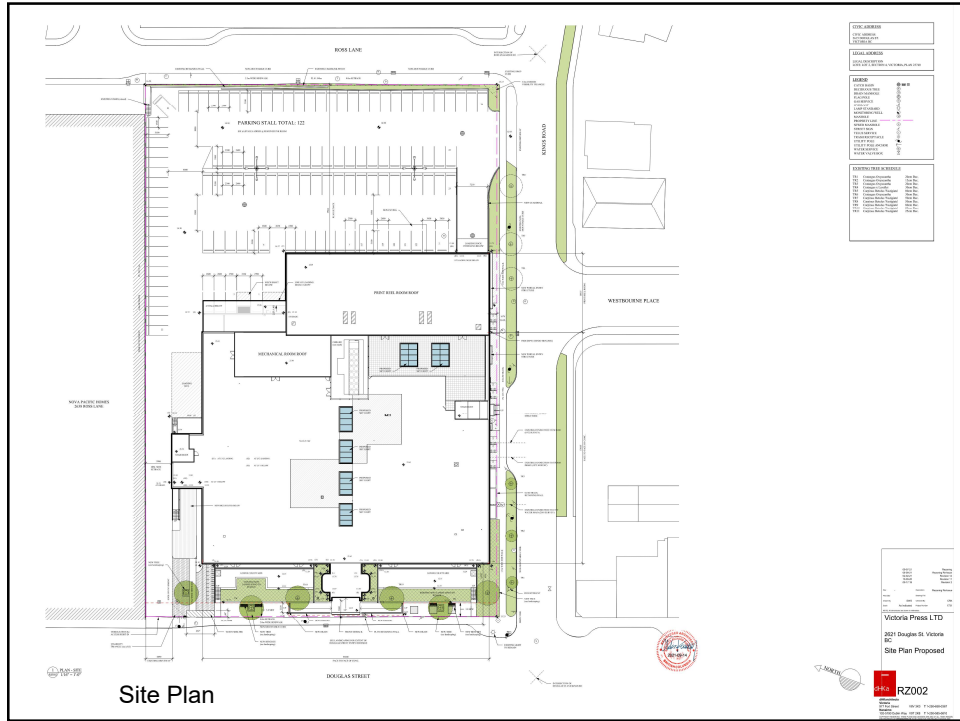


Rezoning Application No. 00680
for
2615 Douglas Street

1

2

3

4

5

6

7

8

9

10

11

12

13

14

Victoria Press Building