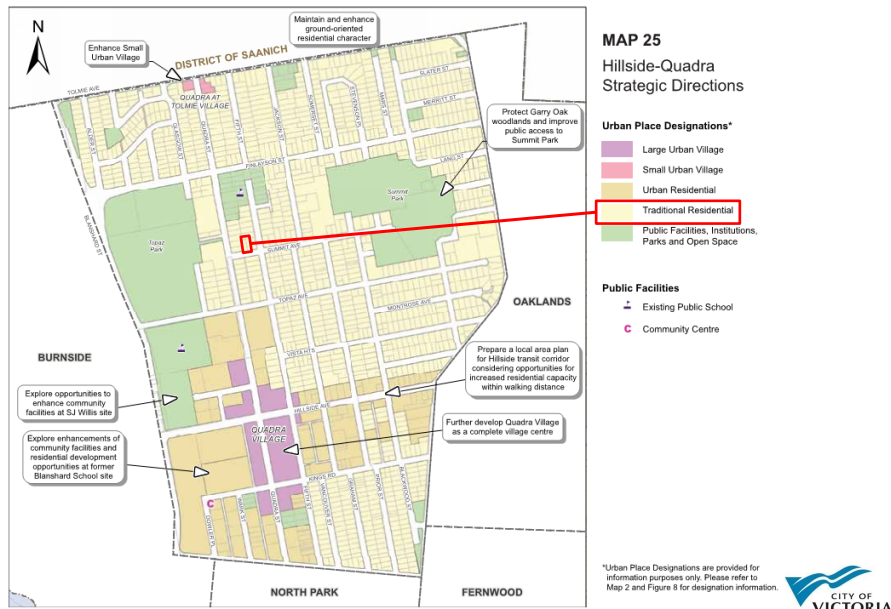

Rezoning Application for 1022 Summit Avenue

Aerial View

Existing Building

3

3

Official Community Plan

4

4