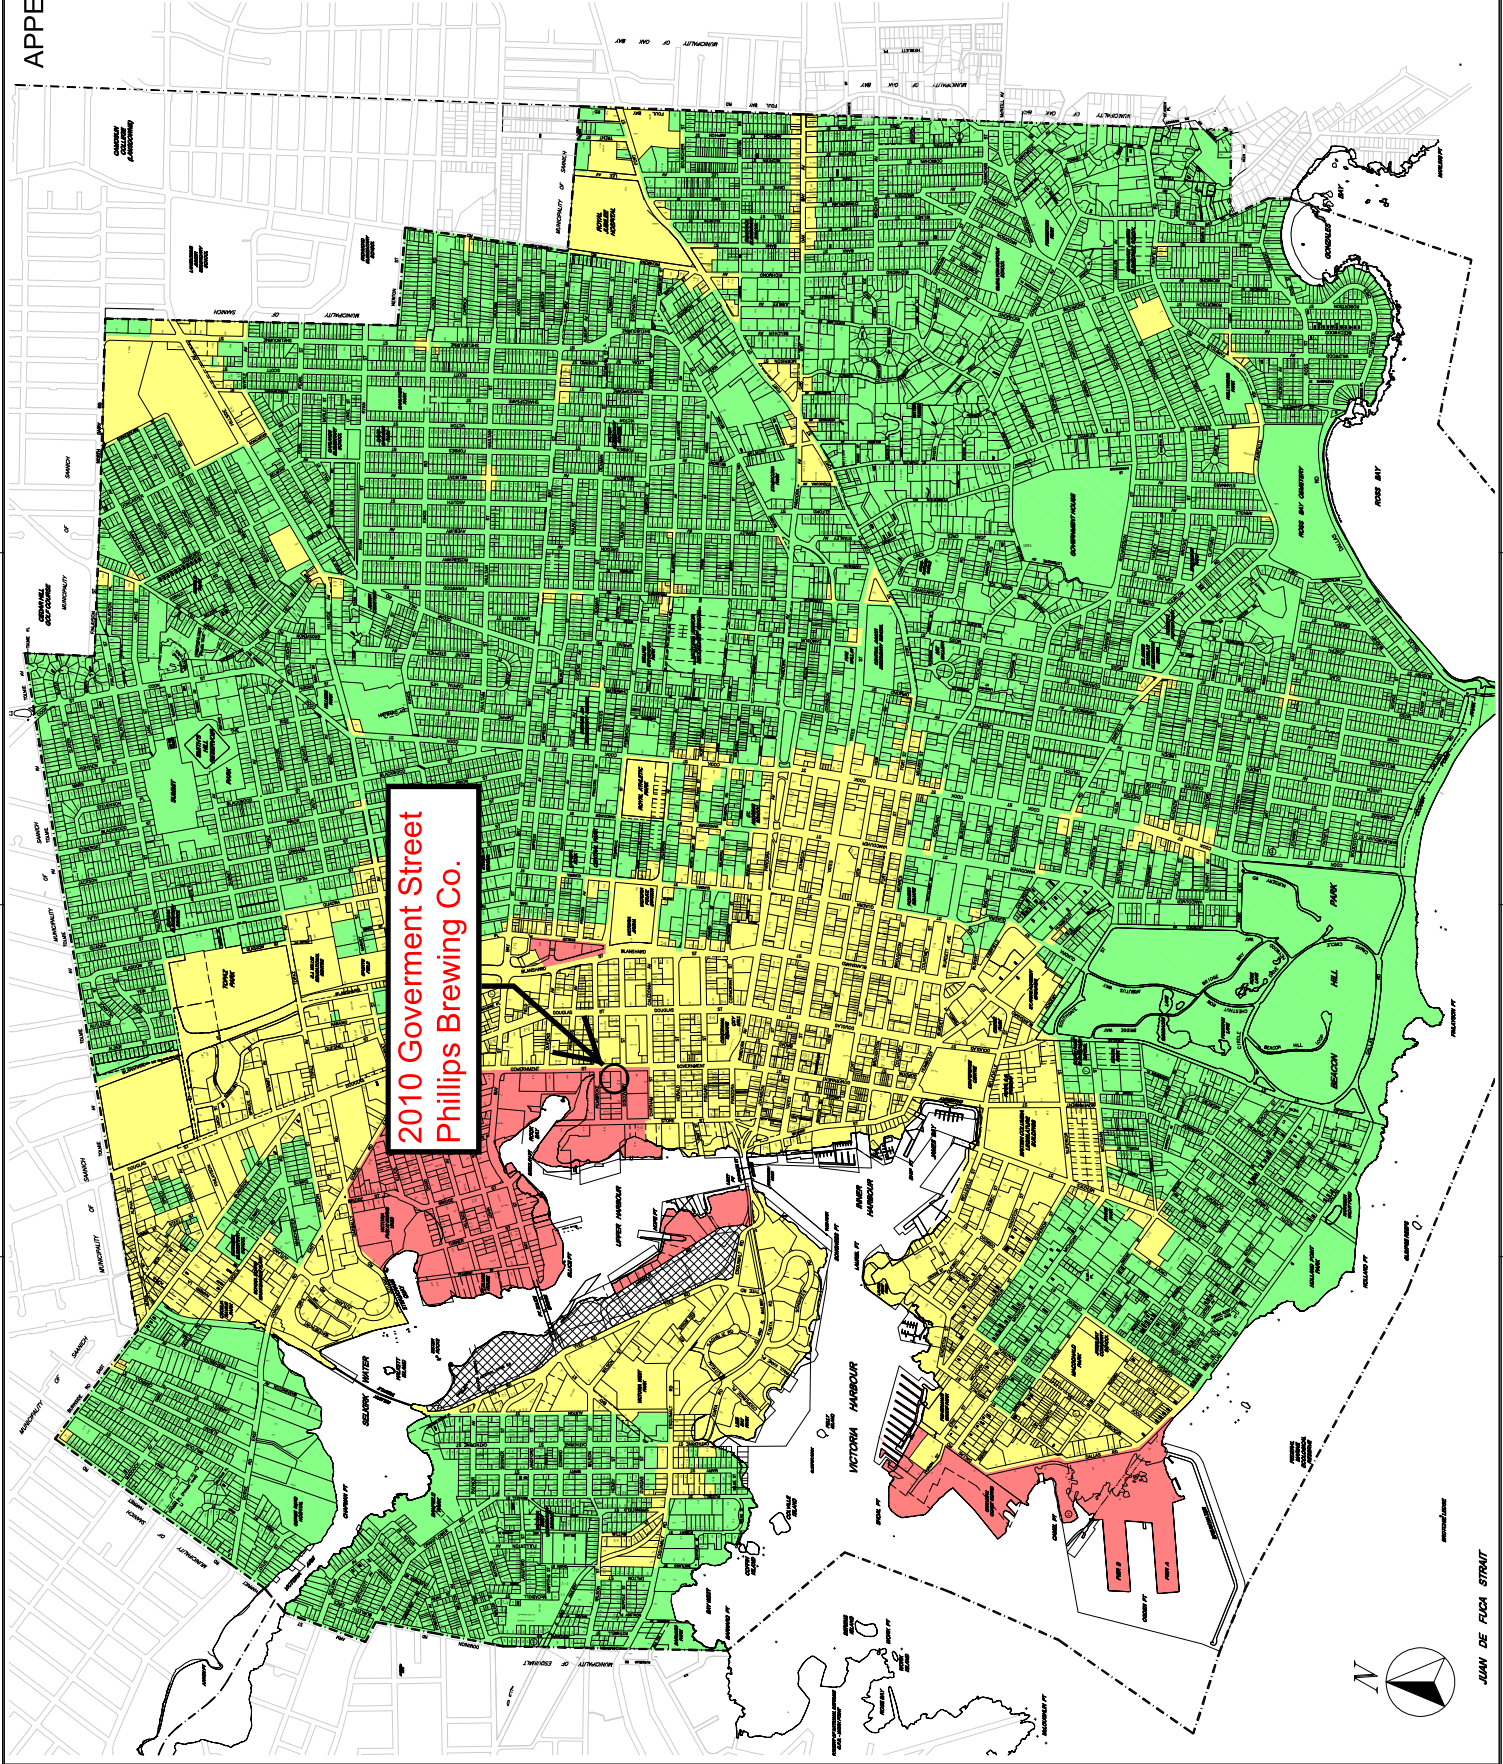

# City of Victoria Noise District Map

- LEGEND**
- Quiet District
  - Intermediate District
  - Harbour Intermediate District
  - Activity District

Date: February 17, 2004

Scale: Not to Scale

**2010 Government Street  
Phillips Brewing Co.**