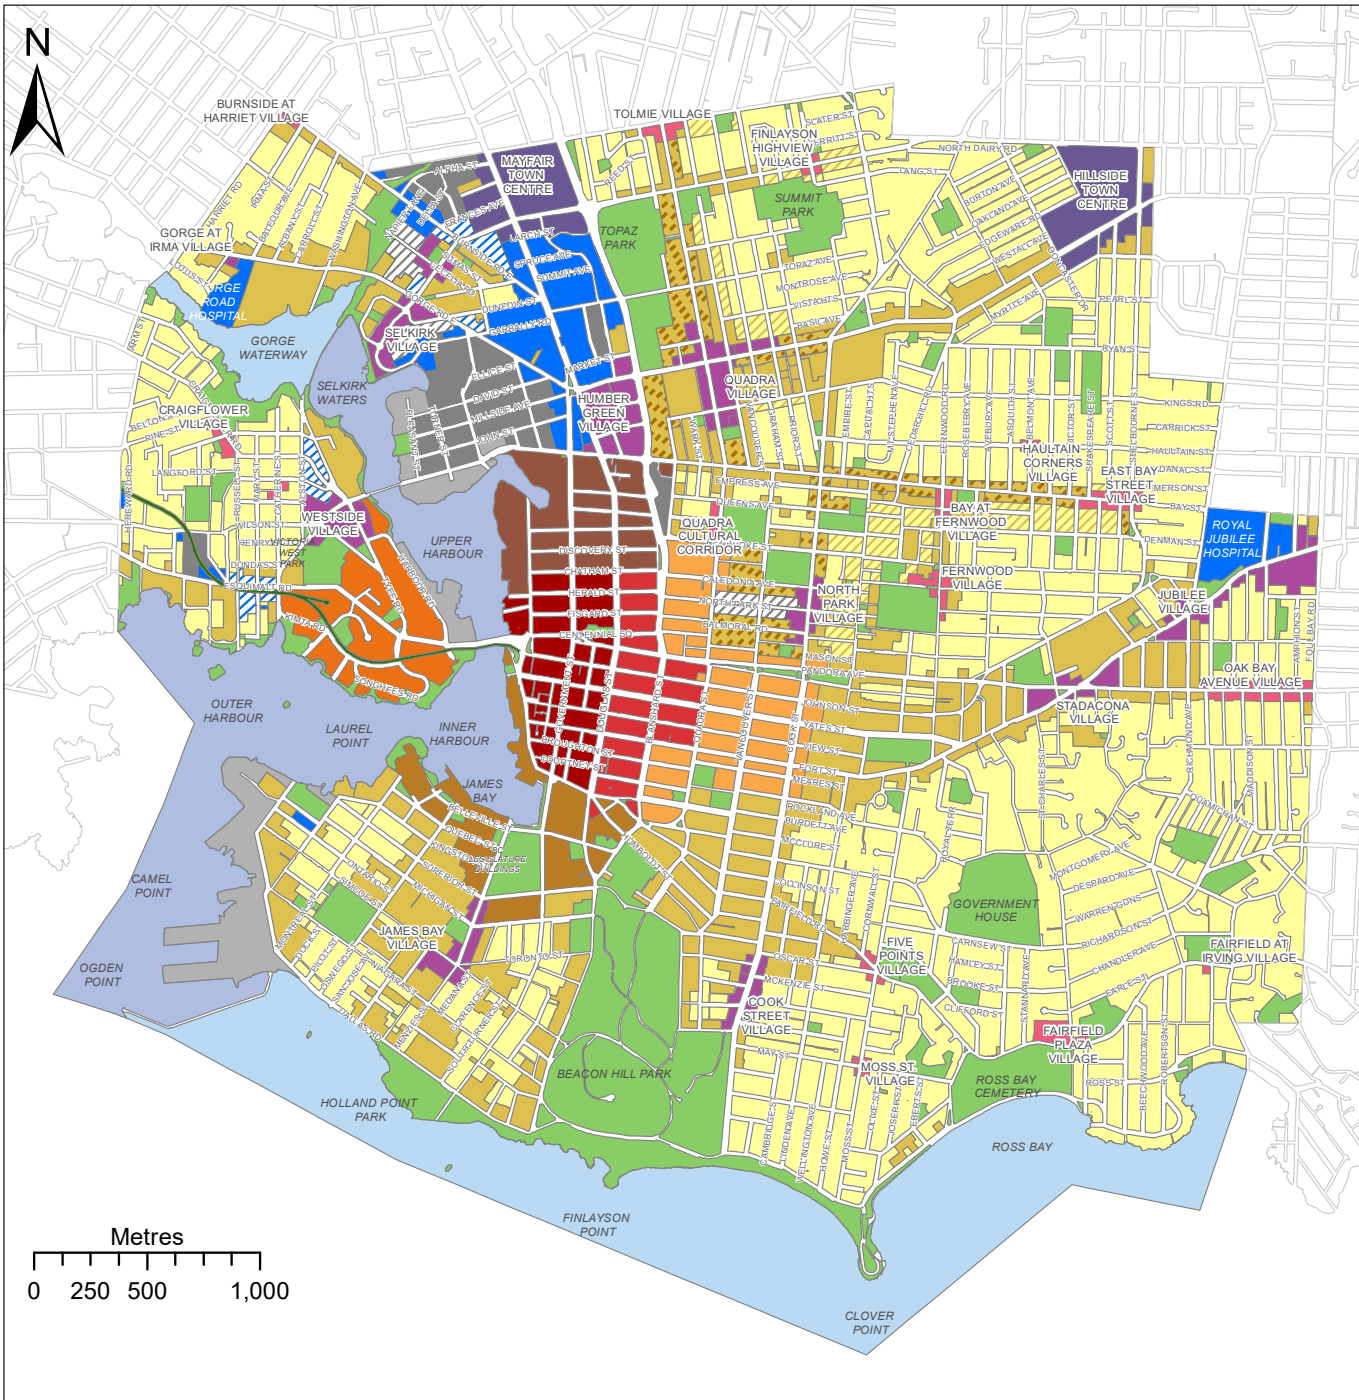

# MAP 2 Urban Place Designations

- Core Historic
- Core Business
- Core Employment
- Core Inner Harbour/Legislative
- Core Songhees
- Core Residential
- General Employment
- Employment with Limited Residential
- Industrial Employment
- Light Industrial Employment with Limited Residential
- Marine Industrial
- Town Centre
- Large Urban Village
- Small Urban Village
- Urban Residential
- Housing Opportunity
- Traditional Residential
- Mixed Residential
- Public Facilities, Institutions, Parks and Open Space
- Rail Corridor
- Marine - Harbour
- Marine - General

Urban Place Designations extend to the centerlines of adjacent streets.