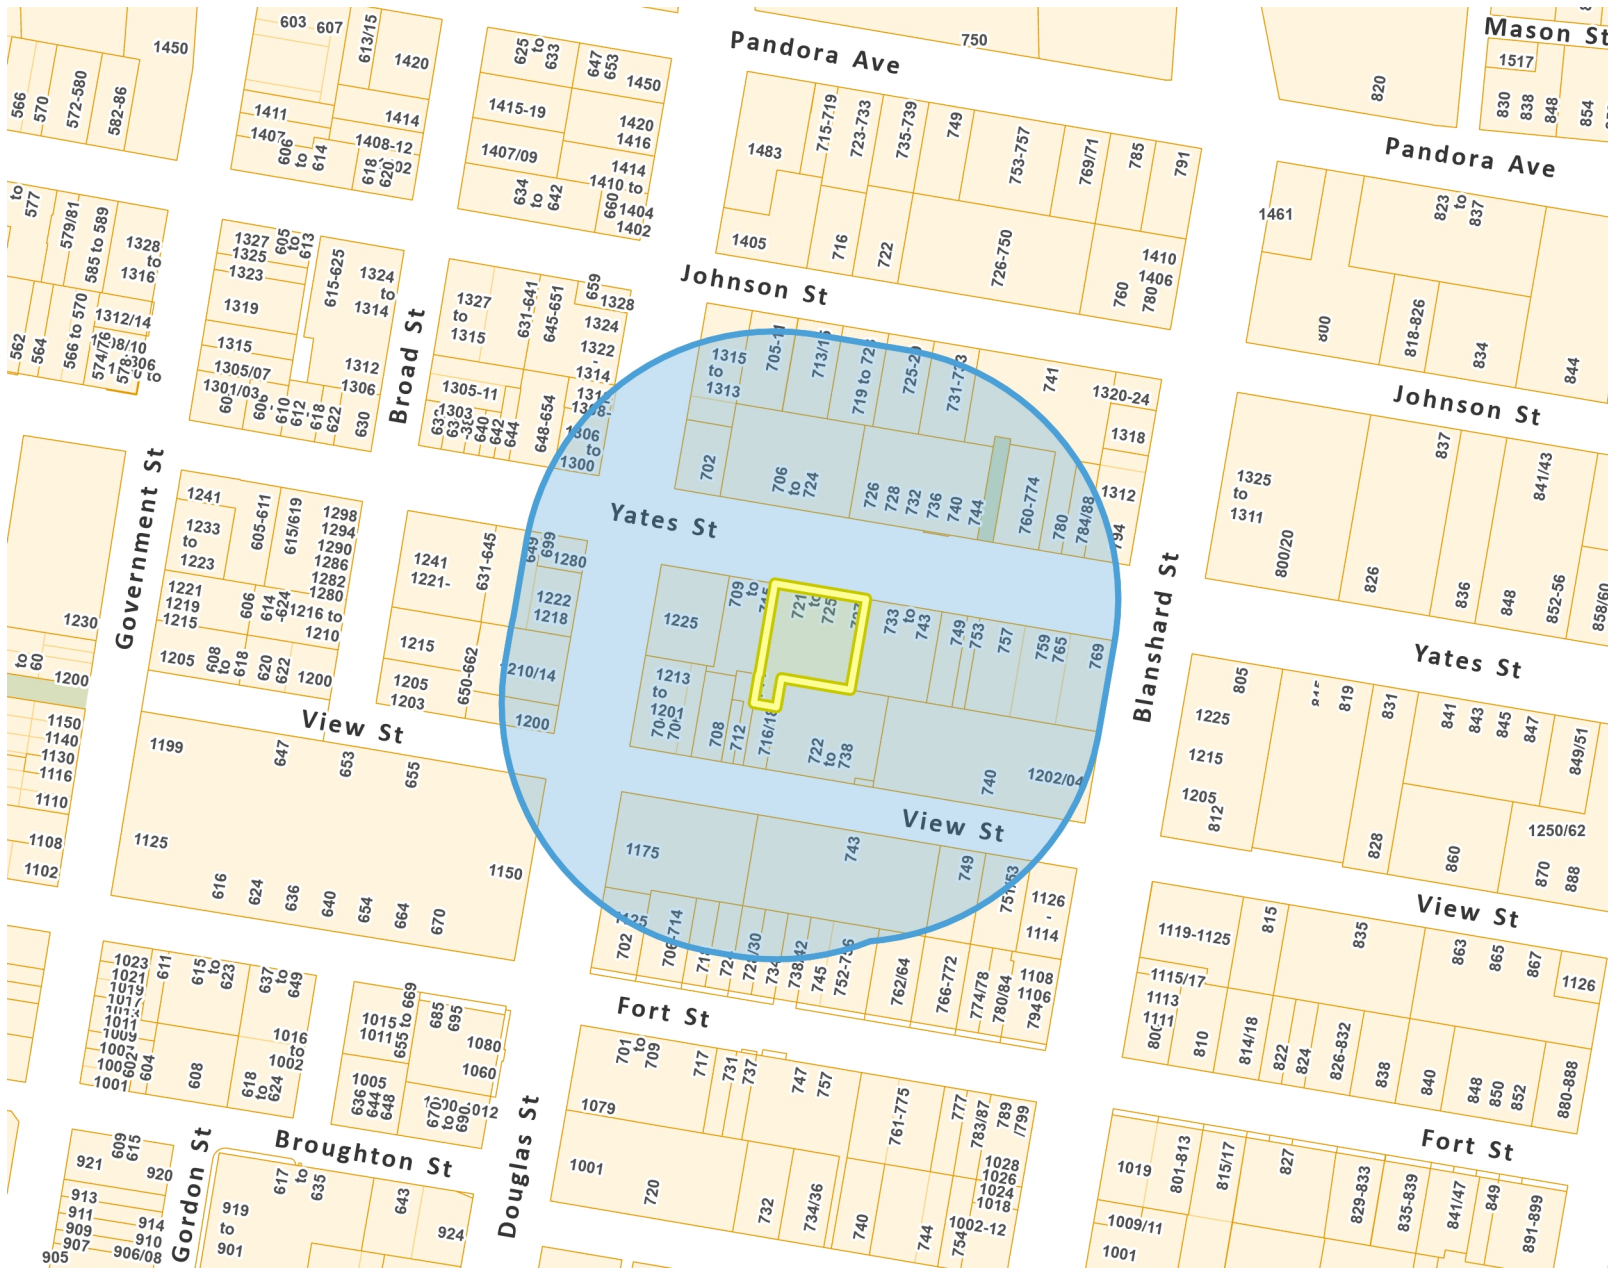

# 727 Yates Street | 100m radius

06/29/2023

**Legend**

- City Boundary
- Parcels (Folio based)
- Parcels (PID based)
- Esquimalt Parcels
- Ferries
- Water
- Parks and Open Space
- Blocks

Blue area indicates 100m public notification area.

1: 3,000

**Notes**

THIS MAP IS NOT TO BE USED FOR NAVIGATION

NAD\_1983\_CSRS\_UTM\_Zone\_10N  
Public domain: can be freely printed, copied and distributed without permission.

This map is a user generated static output from an Internet mapping site and is for reference only. Data layers that appear on this map may or may not be accurate, current, or otherwise reliable. This plan should be field confirmed by the user prior to beginning construction. BC Hydro, Fortis Gas, Telus, and Fibre Optics locations must be confirmed with the appropriate utility. For internal use only. Do not distribute.