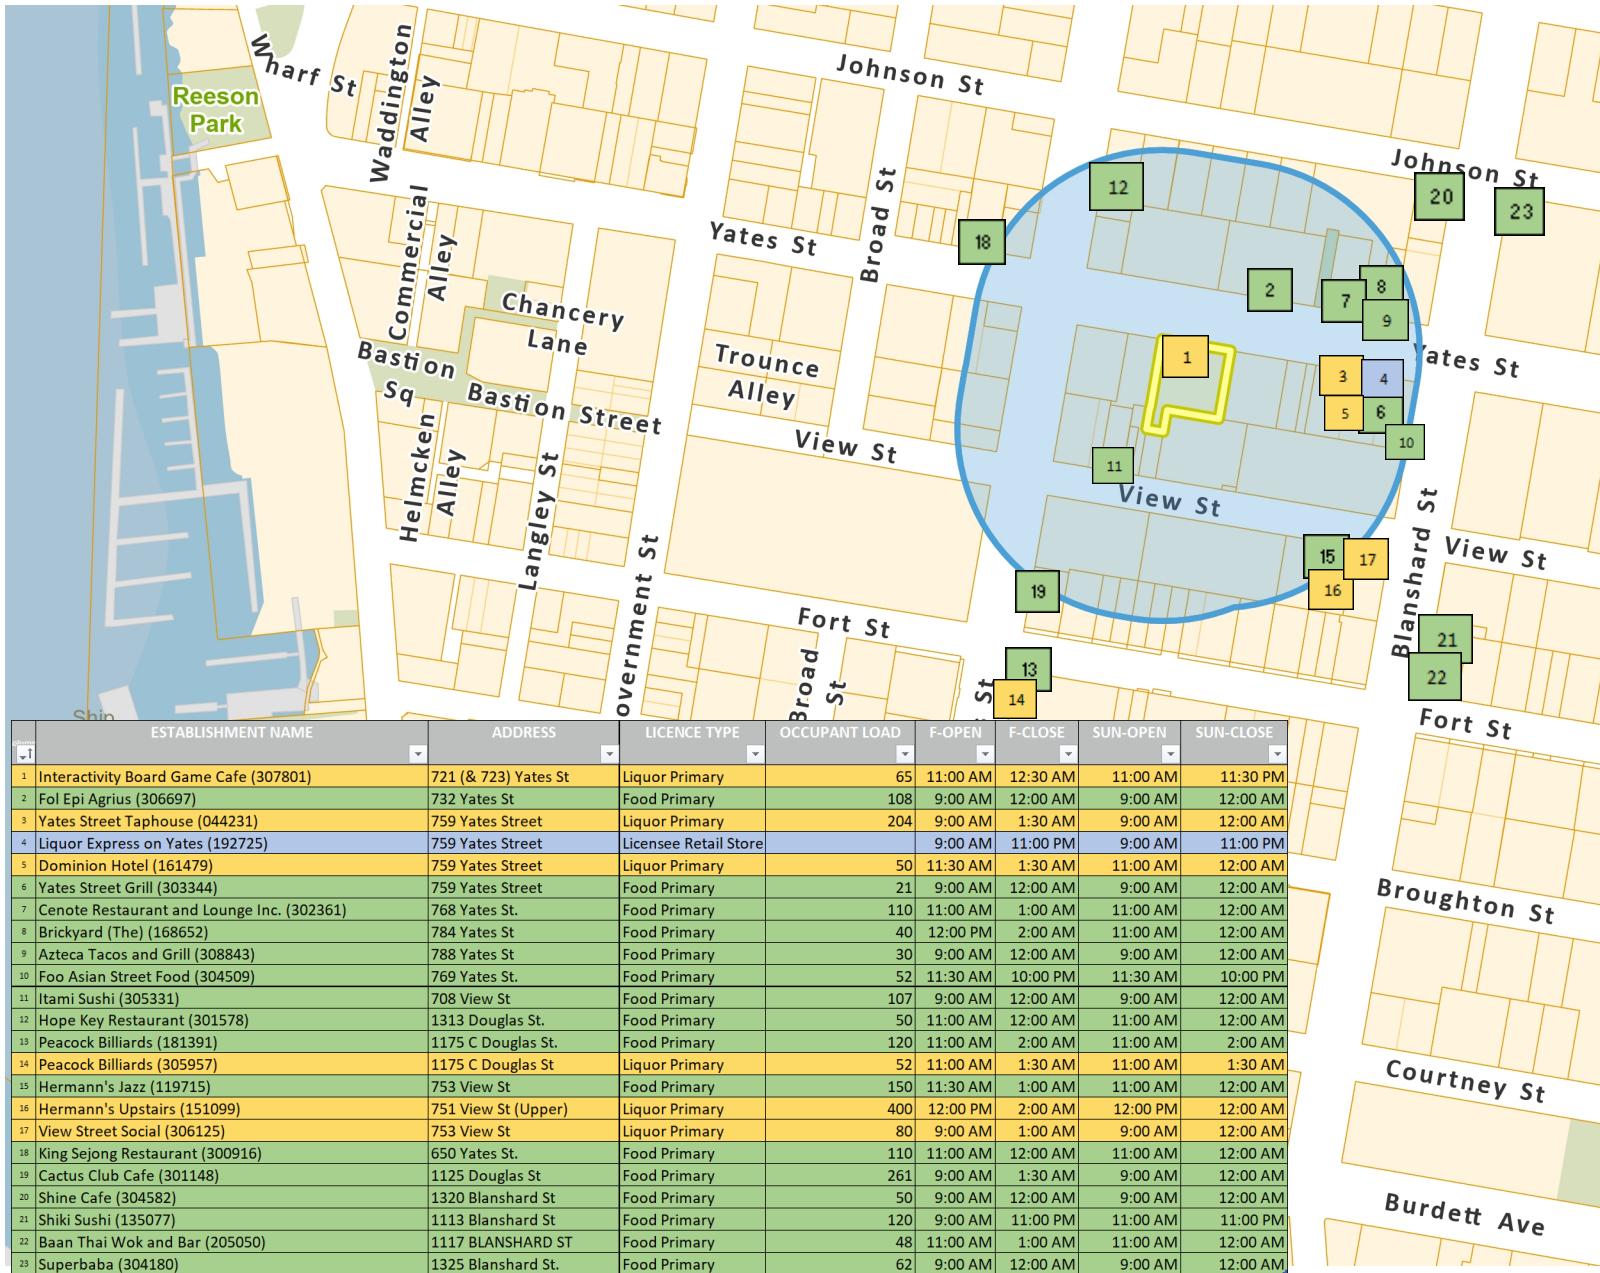

### Legend

- City Boundary
- Parcels (Folio based)
- Parcels (PID based)
- Esquimalt Parcels
- Ferries
- Water
- Parks and Open Space
- Blocks

Blue area represents 100 m public notification area.

ID	ESTABLISHMENT NAME	ADDRESS	LICENCE TYPE	OCCUPANT LOAD	F-OPEN	F-CLOSE	SUN-OPEN	SUN-CLOSE
1	Interactivity Board Game Cafe (307801)	721 (& 723) Yates St	Liquor Primary	65	11:00 AM	12:30 AM	11:00 AM	11:30 PM
2	Fol Epi Agrius (306697)	732 Yates St	Food Primary	108	9:00 AM	12:00 AM	9:00 AM	12:00 AM
3	Yates Street Taphouse (044231)	759 Yates Street	Liquor Primary	204	9:00 AM	1:30 AM	9:00 AM	12:00 AM
4	Liquor Express on Yates (192725)	759 Yates Street	Licensee Retail Store		9:00 AM	11:00 PM	9:00 AM	11:00 PM
5	Dominion Hotel (161479)	759 Yates Street	Liquor Primary	50	11:30 AM	1:30 AM	11:00 AM	12:00 AM
6	Yates Street Grill (303344)	759 Yates Street	Food Primary	21	9:00 AM	12:00 AM	9:00 AM	12:00 AM
7	Cenote Restaurant and Lounge Inc. (302361)	768 Yates St.	Food Primary	110	11:00 AM	1:00 AM	11:00 AM	12:00 AM
8	Brickyard (The) (168652)	784 Yates St	Food Primary	40	12:00 PM	2:00 AM	11:00 AM	12:00 AM
9	Azteca Tacos and Grill (308843)	788 Yates St	Food Primary	30	9:00 AM	12:00 AM	9:00 AM	12:00 AM
10	Foo Asian Street Food (304509)	769 Yates St.	Food Primary	52	11:30 AM	10:00 PM	11:30 AM	10:00 PM
11	Itami Sushi (305331)	708 View St	Food Primary	107	9:00 AM	12:00 AM	9:00 AM	12:00 AM
12	Hope Key Restaurant (301578)	1313 Douglas St.	Food Primary	50	11:00 AM	12:00 AM	11:00 AM	12:00 AM
13	Peacock Billiards (181391)	1175 C Douglas St.	Food Primary	120	11:00 AM	2:00 AM	11:00 AM	2:00 AM
14	Peacock Billiards (305957)	1175 C Douglas St	Liquor Primary	52	11:00 AM	1:30 AM	11:00 AM	1:30 AM
15	Hermann's Jazz (119715)	753 View St	Food Primary	150	11:30 AM	1:00 AM	11:00 AM	12:00 AM
16	Hermann's Upstairs (151099)	751 View St (Upper)	Liquor Primary	400	12:00 PM	2:00 AM	12:00 PM	12:00 AM
17	View Street Social (306125)	753 View St	Liquor Primary	80	9:00 AM	1:00 AM	9:00 AM	12:00 AM
18	King Sejong Restaurant (300916)	650 Yates St.	Food Primary	110	11:00 AM	12:00 AM	11:00 AM	12:00 AM
19	Cactus Club Cafe (301148)	1125 Douglas St	Food Primary	261	9:00 AM	1:30 AM	9:00 AM	12:00 AM
20	Shine Cafe (304582)	1320 Blanshard St	Food Primary	50	9:00 AM	12:00 AM	9:00 AM	12:00 AM
21	Shiki Sushi (135077)	1113 Blanshard St	Food Primary	120	9:00 AM	11:00 PM	11:00 AM	11:00 PM
22	Baan Thai Wok and Bar (205050)	1117 BLANSHARD ST	Food Primary	48	11:00 AM	1:00 AM	11:00 AM	12:00 AM
23	Superbaba (304180)	1325 Blanshard St.	Food Primary	62	9:00 AM	12:00 AM	9:00 AM	12:00 AM