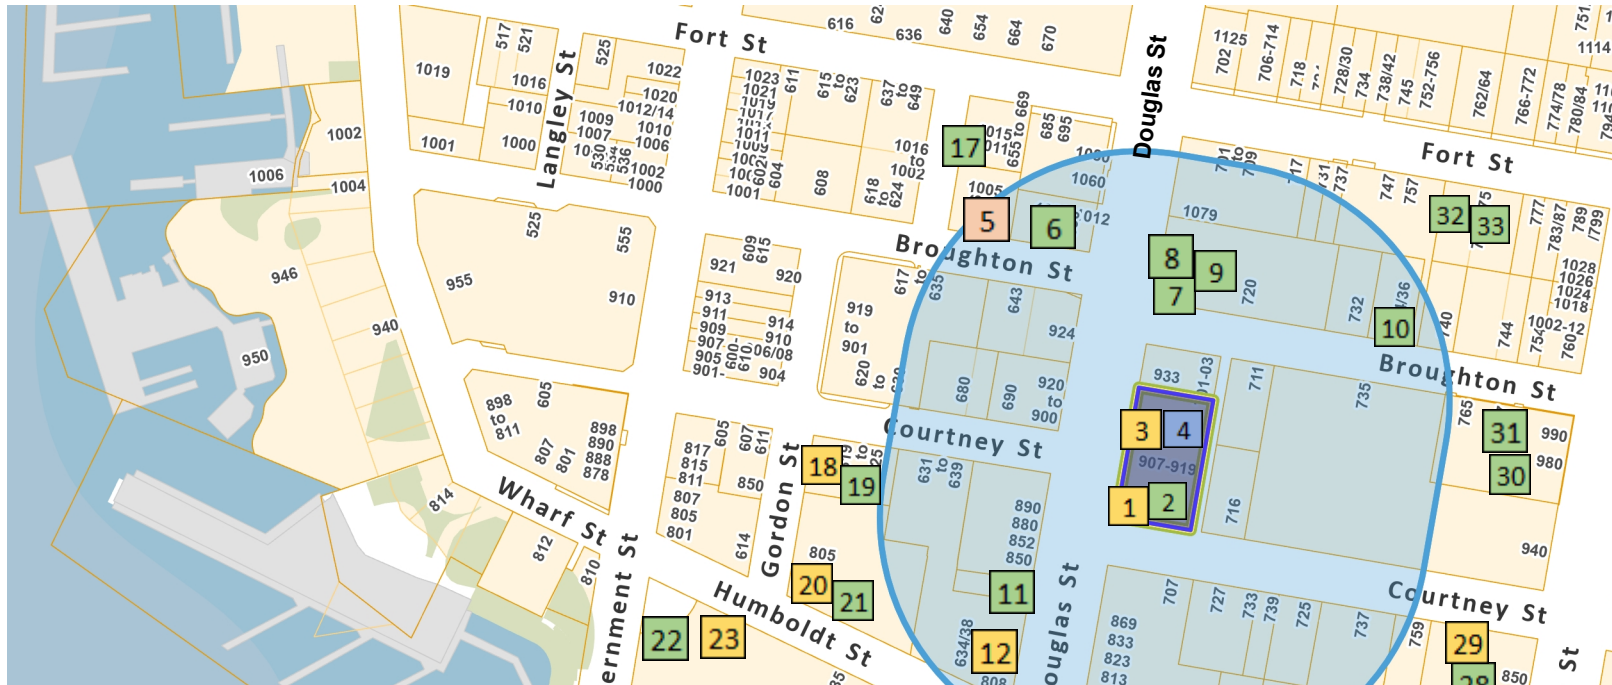

### Legend

- City Boundary
- Parcels (Folio based)
- Parcels (PID based)
- Esquimalt Parcels
- Ferries
- Water
- Parks and Open Space
- Blocks

Blue area indicates 100m public notification area.

	ESTABLISHMENT NAME	ADDRESS	LICENCE TYPE	OCCUPANT LOAD	F-OPEN	F-CLOSE	SUN-OPEN	SUN-CLOSE
1	STRATHCONA HOTEL (136243)	919 DOUGLAS ST	Liquor Primary	781	10:00:00 AM	2:00:00 AM	10:00:00 AM	2:00:00 AM
2	STRATHCONA HOTEL (043919)	919 DOUGLAS ST	Food Primary	672	11:30:00 AM	1:30:00 AM	11:00:00 AM	12:00:00 AM
3	STRATHCONA HOTEL (043930)	919 DOUGLAS ST	Liquor Primary	75	11:00:00 AM	2:00:00 AM	11:00:00 AM	2:00:00 AM
4	The Strath Ale, Wine & Spirit Merchants (195)	919 DOUGLAS ST	Licensee Retail Store		9:00:00 AM	11:00:00 PM	9:00:00 AM	11:00:00 PM
5	Artisan Wine Shop	644 Broughton St	Wine Store		9:00:00 AM	11:00:00 PM	9:00:00 AM	11:00:00 PM
6	Tibetan Kitchen Cafe (145111)	680 Broughton St	Food Primary	54	11:00:00 AM	12:00:00 AM	11:00:00 AM	12:00:00 AM
7	LA FIESTA CAFE (180114)	G12 - 1001 Douglas St	Food Primary	29	10:00:00 AM	12:00:00 AM	11:00:00 AM	12:00:00 AM
8	Hank's (Victoria) (305673)	G2A - 1001 Douglas St	Food Primary	27	9:00:00 AM	12:00:00 AM	9:00:00 AM	12:00:00 AM
9	Nowhere A Restaurant (307886)	G4 1001 Douglas St	Food Primary	38	9:00:00 AM	12:00:00 AM	9:00:00 AM	12:00:00 AM
10	Japanese Village Restaurant (068671)	734 Broughton St	Food Primary	150	11:00:00 AM	1:00:00 AM	11:00:00 AM	12:00:00 AM
11	Noodlebox (Douglas St) (301455)	818 Douglas St	Food Primary	71	11:00:00 AM	12:00:00 AM	11:00:00 AM	12:00:00 AM
12	Victoria Independent Film & Video Festival (3)	808 Douglas St	Liquor Primary	260	12:00:00 PM	12:00:00 AM	12:00:00 PM	12:00:00 AM
13	Browns Socialhouse (304009)	809 Douglas St	Food Primary	150	9:00:00 AM	12:00:00 AM	9:00:00 AM	12:00:00 AM
14	Ithaka Greek Restaurant (013994)	716 Burdett Ave	Food Primary	178	12:00:00 PM	2:00:00 AM	11:00:00 AM	12:00:00 AM
15	CHATEAU VICTORIA HOTEL (002139)	740 Burdett Ave	Liquor Primary	145	11:00:00 AM	1:00:00 AM	11:00:00 AM	12:00:00 AM
16	Chateau Victoria Hotel	740 Burdett Ave	Food Primary	499	9:00:00 AM	1:00:00 AM	9:00:00 AM	12:00:00 AM
17	PAGLIACCI'S (VICTORIA) (061079)	1011 Broad St	Food Primary	58	11:00:00 AM	1:00:00 AM	11:00:00 AM	12:00:00 AM
18	Magnolia Hotel (184041)	623 Courtenay St	Liquor Primary	24	12:00:00 PM	2:00:00 AM	11:00:00 AM	1:00:00 AM
19	Magnolia Hotel (184056)	623 Courtenay St	Food Primary	155	9:00:00 AM	2:00:00 AM	9:00:00 AM	12:00:00 AM
20	UNION CLUB OF BRITISH COLUMBIA (059830)	805 Gordon St	Liquor Primary Club	759	9:00:00 AM	1:00:00 AM	9:00:00 AM	12:00:00 AM
21	UNION CLUB OF BRITISH COLUMBIA (109341)	805 Gordon St	Food Primary	274	9:00:00 AM	1:00:00 AM	9:00:00 AM	12:00:00 AM
22	Empress Hotel (Victoria) (043511)	721 Government St	Food Primary	1997	9:00:00 AM	1:00:00 AM	9:00:00 AM	1:00:00 AM
23	Empress Hotel (Victoria) (043531)	721 Government St	Liquor Primary	449	9:00:00 AM	1:00:00 AM	9:00:00 AM	1:00:00 AM
24	Executive House	777 Douglas St	Liquor Primary	241	9:00:00 AM	1:00:00 AM	9:00:00 AM	1:00:00 AM
25	Table 21	777 Douglas St	Food Primary	104	9:00:00 AM	1:00:00 AM	9:00:00 AM	12:00:00 AM
26	Table 21 (305243)	777 Douglas St	Liquor Primary	30	9:00:00 AM	1:00:00 AM	9:00:00 AM	1:00:00 AM
27	The Humboldt	777 Douglas St	Liquor Primary		9:00:00 AM	1:00:00 AM	9:00:00 AM	1:00:00 AM
28	Quality Inn Downtown (003279)	850 Blanshard St	Food Primary	108	11:00:00 AM	1:00:00 AM	11:00:00 AM	12:00:00 AM
29	Quality Inn Downtown (004162)	850 Blanshard St	Liquor Primary	104	11:00:00 AM	2:00:00 AM	11:00:00 AM	1:00:00 AM
30	Curry Club Flavours of India (080395)	980 Blanshard St	Food Primary	100	11:00:00 AM	1:00:00 AM	11:00:00 AM	12:00:00 AM
31	Omakase Izakaya & Sushi Bar (306782)	990 Blanshard St	Food Primary	53	9:00:00 AM	12:00:00 AM	9:00:00 AM	12:00:00 AM
32	Pho Boi, A Taste of Vietnam (211420)	765 Fort St	Food Primary	60	11:00:00 AM	1:00:00 AM	11:00:00 AM	12:00:00 AM
33	Beijing Bistro (306578)	769 Fort St	Food Primary	35	9:00:00 AM	12:00:00 AM	9:00:00 AM	12:00:00 AM