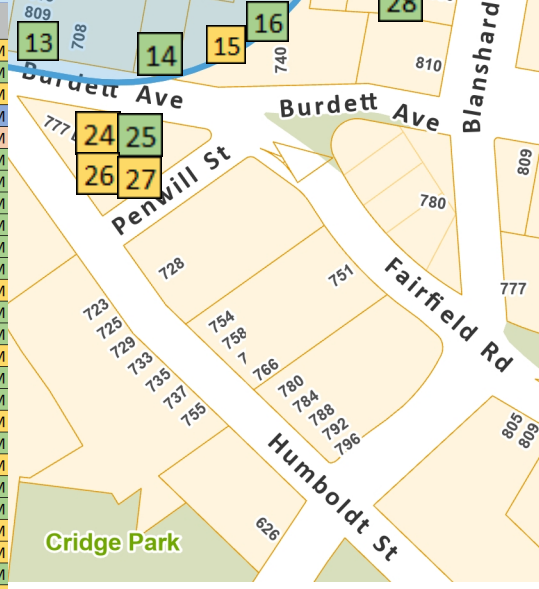

### Legend

- City Boundary
- Parcels (Folio based)
- Parcels (PID based)
- Esquimalt Parcels
- Ferries
- Water
- Parks and Open Space
- Blocks

Blue area indicates 100m public notification area.

	ESTABLISHMENT NAME	ADDRESS	LICENCE TYPE	OCCUPANT LOAD	F-OPEN	F-CLOSE	SUN-OPEN	SUN-CLOSE
1	STRATHCONA HOTEL (136243)	919 DOUGLAS ST	Liquor Primary	781	10:00:00 AM	2:00:00 AM	10:00:00 AM	2:00:00 AM
2	STRATHCONA HOTEL (043919)	919 DOUGLAS ST	Food Primary	672	11:30:00 AM	1:30:00 AM	11:00:00 AM	12:00:00 AM
3	STRATHCONA HOTEL (043930)	919 DOUGLAS ST	Liquor Primary	75	11:00:00 AM	2:00:00 AM	11:00:00 AM	2:00:00 AM
4	The Strath Ale, Wine & Spirit Merchants (195)	919 DOUGLAS ST	Licensee Retail Store		9:00:00 AM	11:00:00 PM	9:00:00 AM	11:00:00 PM
5	Artisan Wine Shop	644 Broughton St	Wine Store		9:00:00 AM	11:00:00 PM	9:00:00 AM	11:00:00 PM
6	Tibetan Kitchen Cafe (145111)	680 Broughton St	Food Primary	54	11:00:00 AM	12:00:00 AM	11:00:00 AM	12:00:00 AM
7	LA FIESTA CAFE (180114)	G12 - 1001 Douglas St	Food Primary	29	10:00:00 AM	12:00:00 AM	11:00:00 AM	12:00:00 AM
8	Hank's (Victoria) (305673)	G2A - 1001 Douglas St	Food Primary	27	9:00:00 AM	12:00:00 AM	9:00:00 AM	12:00:00 AM
9	Nowhere A Restaurant (307886)	G4 1001 Douglas St	Food Primary	38	9:00:00 AM	12:00:00 AM	9:00:00 AM	12:00:00 AM
10	Japanese Village Restaurant (068671)	734 Broughton St	Food Primary	150	11:00:00 AM	1:00:00 AM	11:00:00 AM	12:00:00 AM
11	Noodlebox (Douglas St) (301455)	818 Douglas St	Food Primary	71	11:00:00 AM	12:00:00 AM	11:00:00 AM	12:00:00 AM
12	Victoria Independent Film & Video Festival (3)	808 Douglas St	Liquor Primary	260	12:00:00 PM	12:00:00 AM	12:00:00 PM	12:00:00 AM
13	Browns Socialhouse (304009)	809 Douglas St	Food Primary	150	9:00:00 AM	12:00:00 AM	9:00:00 AM	12:00:00 AM
14	Ithaka Greek Restaurant (013994)	716 Burdett Ave	Food Primary	178	12:00:00 PM	2:00:00 AM	11:00:00 AM	12:00:00 AM
15	CHATEAU VICTORIA HOTEL (002139)	740 Burdett Ave	Liquor Primary	145	11:00:00 AM	1:00:00 AM	11:00:00 AM	12:00:00 AM
16	Chateau Victoria Hotel	740 Burdett Ave	Food Primary	499	9:00:00 AM	1:00:00 AM	9:00:00 AM	12:00:00 AM
17	PAGLIACCI'S (VICTORIA) (061079)	1011 Broad St	Food Primary	58	11:00:00 AM	1:00:00 AM	11:00:00 AM	12:00:00 AM
18	Magnolia Hotel (184041)	623 Courtenay St	Liquor Primary	24	12:00:00 PM	2:00:00 AM	11:00:00 AM	1:00:00 AM
19	Magnolia Hotel (184056)	623 Courtenay St	Food Primary	155	9:00:00 AM	2:00:00 AM	9:00:00 AM	12:00:00 AM
20	UNION CLUB OF BRITISH COLUMBIA (059830)	805 Gordon St	Liquor Primary Club	759	9:00:00 AM	1:00:00 AM	9:00:00 AM	12:00:00 AM
21	UNION CLUB OF BRITISH COLUMBIA (109341)	805 Gordon St	Food Primary	274	9:00:00 AM	1:00:00 AM	9:00:00 AM	12:00:00 AM
22	Empress Hotel (Victoria) (043511)	721 Government St	Food Primary	1997	9:00:00 AM	1:00:00 AM	9:00:00 AM	1:00:00 AM
23	Empress Hotel (Victoria) (043531)	721 Government St	Liquor Primary	449	9:00:00 AM	1:00:00 AM	9:00:00 AM	1:00:00 AM
24	Executive House	777 Douglas St	Liquor Primary	241	9:00:00 AM	1:00:00 AM	9:00:00 AM	1:00:00 AM
25	Table 21	777 Douglas St	Food Primary	104	9:00:00 AM	1:00:00 AM	9:00:00 AM	12:00:00 AM
26	Table 21 (305243)	777 Douglas St	Liquor Primary	30	9:00:00 AM	1:00:00 AM	9:00:00 AM	1:00:00 AM
27	The Humboldt	777 Douglas St	Liquor Primary		9:00:00 AM	1:00:00 AM	9:00:00 AM	1:00:00 AM
28	Quality Inn Downtown (003279)	850 Blanshard St	Food Primary	108	11:00:00 AM	1:00:00 AM	11:00:00 AM	12:00:00 AM
29	Quality Inn Downtown (004162)	850 Blanshard St	Liquor Primary	104	11:00:00 AM	2:00:00 AM	11:00:00 AM	1:00:00 AM
30	Curry Club Flavours of India (080395)	980 Blanshard St	Food Primary	100	11:00:00 AM	1:00:00 AM	11:00:00 AM	12:00:00 AM
31	Omakase Izakaya & Sushi Bar (306782)	990 Blanshard St	Food Primary	53	9:00:00 AM	12:00:00 AM	9:00:00 AM	12:00:00 AM
32	Pho Boi, A Taste of Vietnam (211420)	765 Fort St	Food Primary	60	11:00:00 AM	1:00:00 AM	11:00:00 AM	12:00:00 AM
33	Beijing Bistro (306578)	769 Fort St	Food Primary	35	9:00:00 AM	12:00:00 AM	9:00:00 AM	12:00:00 AM