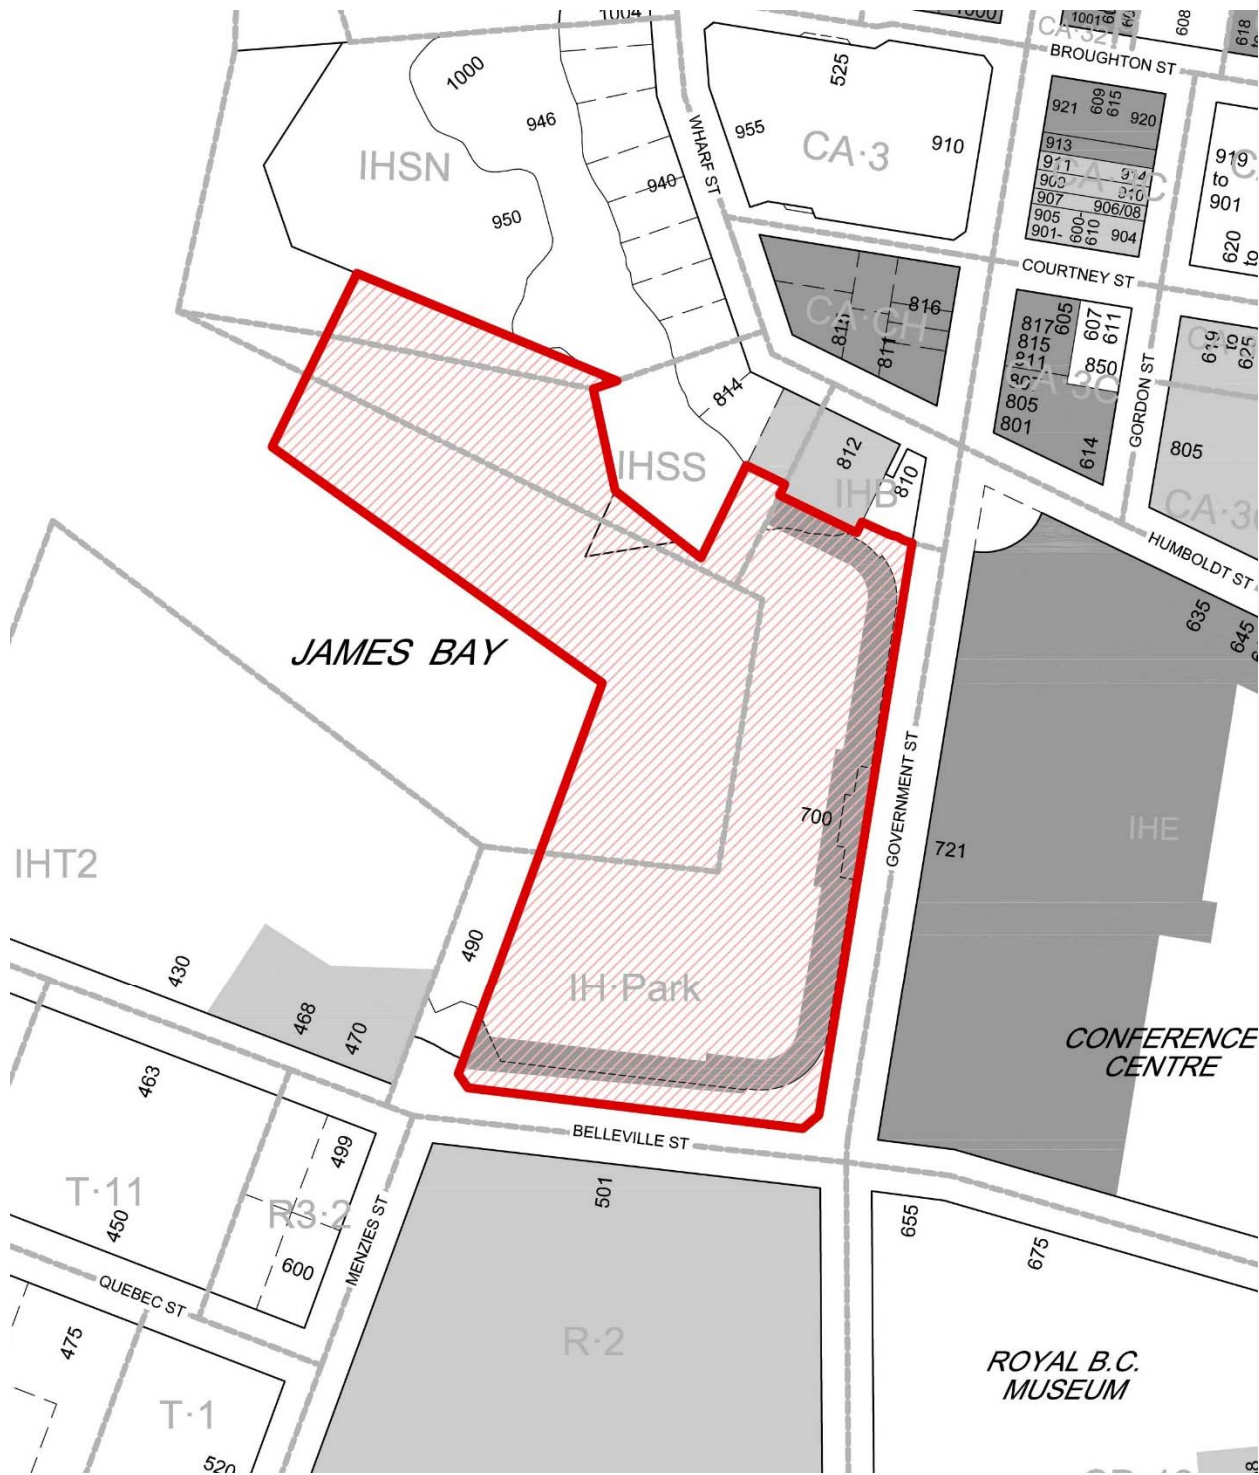

700 GOVERNMENT STREET

700 GOVERNMENT STREET

700 GOVERNMENT STREET

Victoria's Inner Harbour

Area of Lower Causeway to be illuminated

700 GOVERNMENT STREET

new colour LED flood light to be mounted similar to those in the forecourt of the neighbouring Steamship Terminal Building

700 GOVERNMENT STREET

700 GOVERNMENT STREET