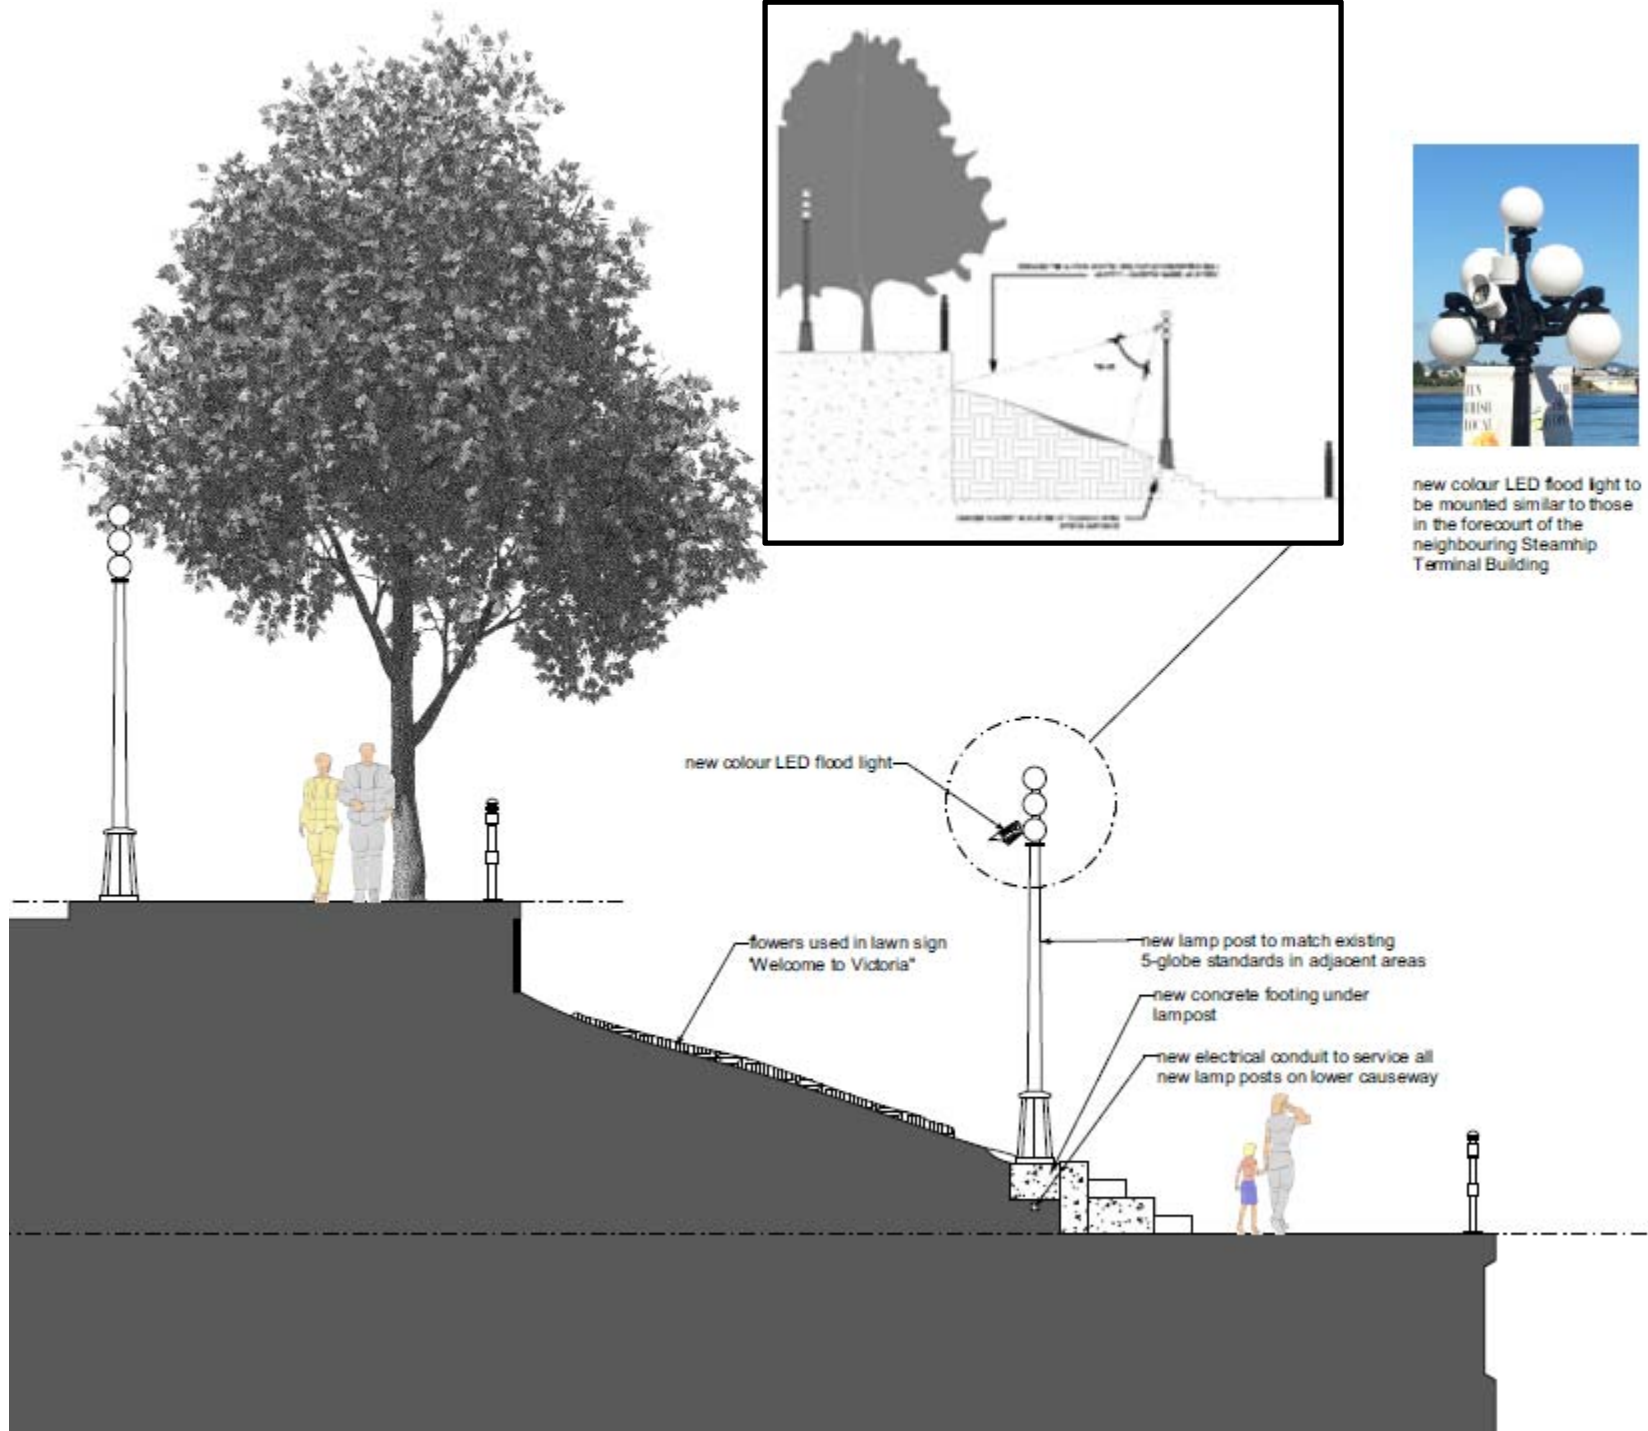

700 GOVERNMENT STREET

700 GOVERNMENT STREET

700 GOVERNMENT STREET

Victoria's Inner Harbour

Area of Lower Causeway to be illuminated

700 GOVERNMENT STREET

new colour LED flood light to be mounted similar to those in the forecourt of the neighbouring Steamship Terminal Building

700 GOVERNMENT STREET

700 GOVERNMENT STREET