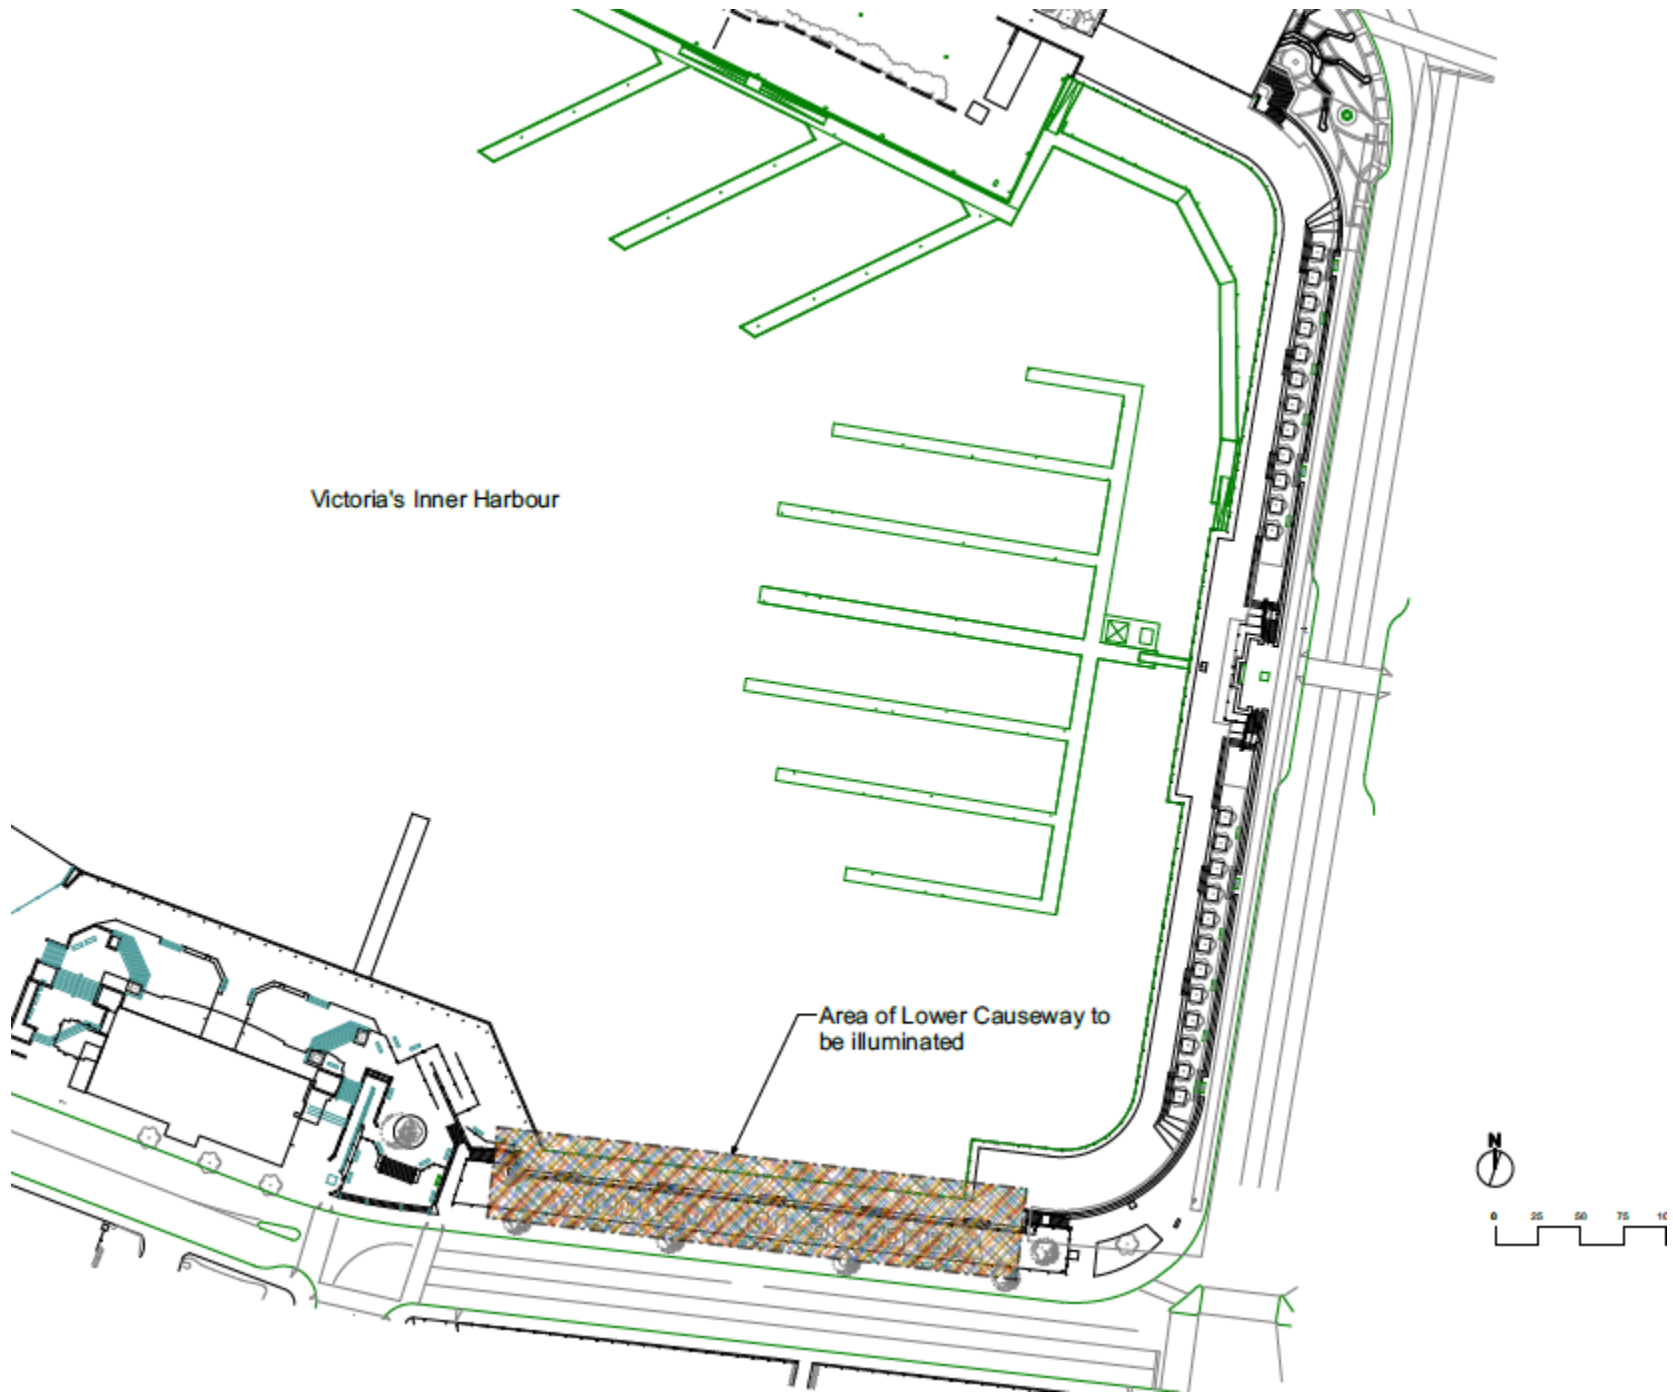

700 GOVERNMENT STREET

700 GOVERNMENT STREET

700 GOVERNMENT STREET

Victoria's Inner Harbour

Area of Lower Causeway to be illuminated

700 GOVERNMENT STREET

new colour LED flood light to be mounted similar to those in the forecourt of the neighbouring Steamship Terminal Building

700 GOVERNMENT STREET

700 GOVERNMENT STREET