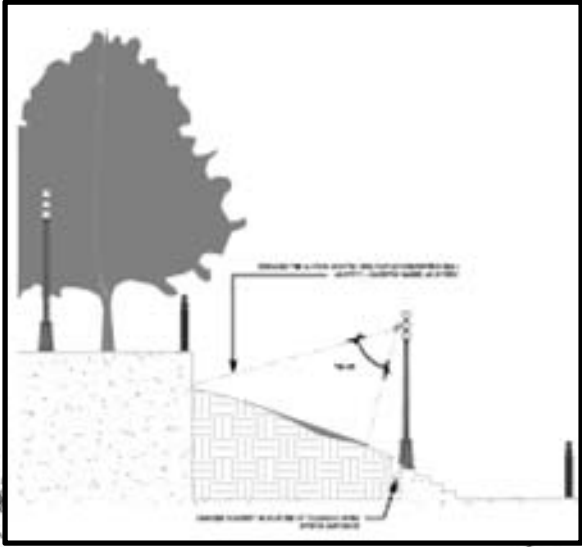

700 GOVERNMENT STREET

700 GOVERNMENT STREET

700 GOVERNMENT STREET

Victoria's Inner Harbour

Area of Lower Causeway to be illuminated

700 GOVERNMENT STREET

new colour LED flood light to be mounted similar to those in the forecourt of the neighbouring Steamship Terminal Building