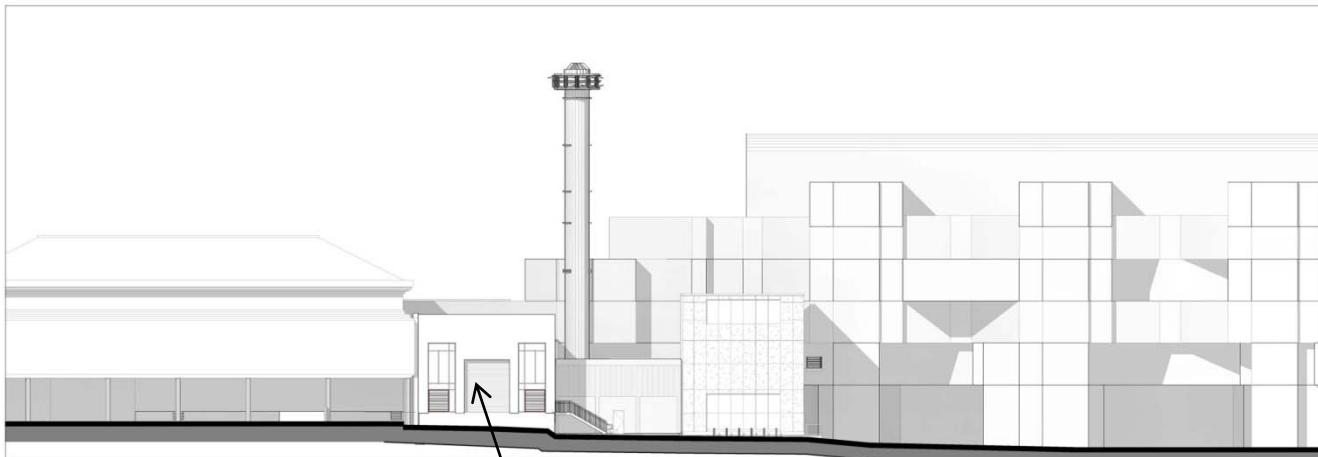

Existing Boiler House

Context

Food Service Building (South)

Eric Martin Pavillion (East)

Powerhouse (North)

Site Plan

3D Model + Colour Samples

PERSPECTIVE VIEWS FROM LEE AVENUE

Red, to match
nearby cladding
+ window frames

New grey cladding, to
match existing
adjacent buildings

Streetscape Elevation Plan

① EXISTING STREET ELEVATION

② NEW STREET ELEVATION
1:200

Proposed Building

Context Plan