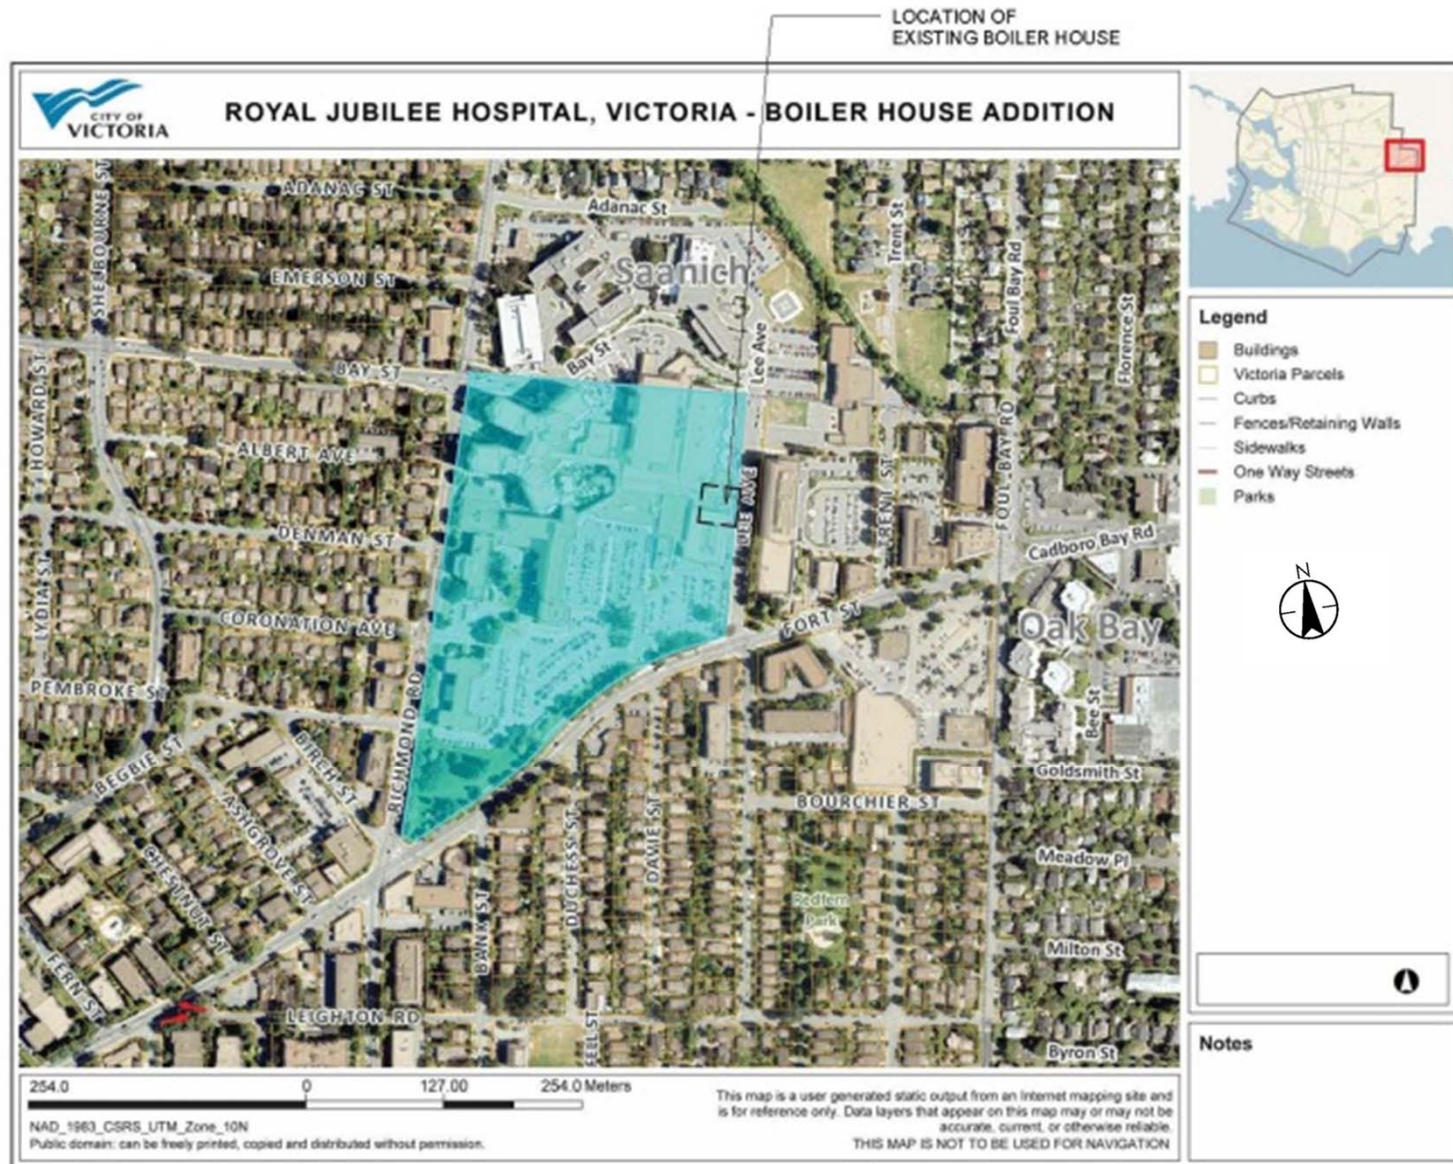

Existing Boiler House

Context

Food Service Building (South)

Eric Martin Pavillion (East)

Powerhouse (North)

Site Plan

3D Model + Colour Samples

PERSPECTIVE VIEWS FROM LEE AVENUE

Red, to match
nearby cladding
+ window frames

New grey cladding, to
match existing
adjacent buildings

Streetscape Elevation Plan

① EXISTING STREET ELEVATION

② NEW STREET ELEVATION
1:200

Proposed Building

Context Plan