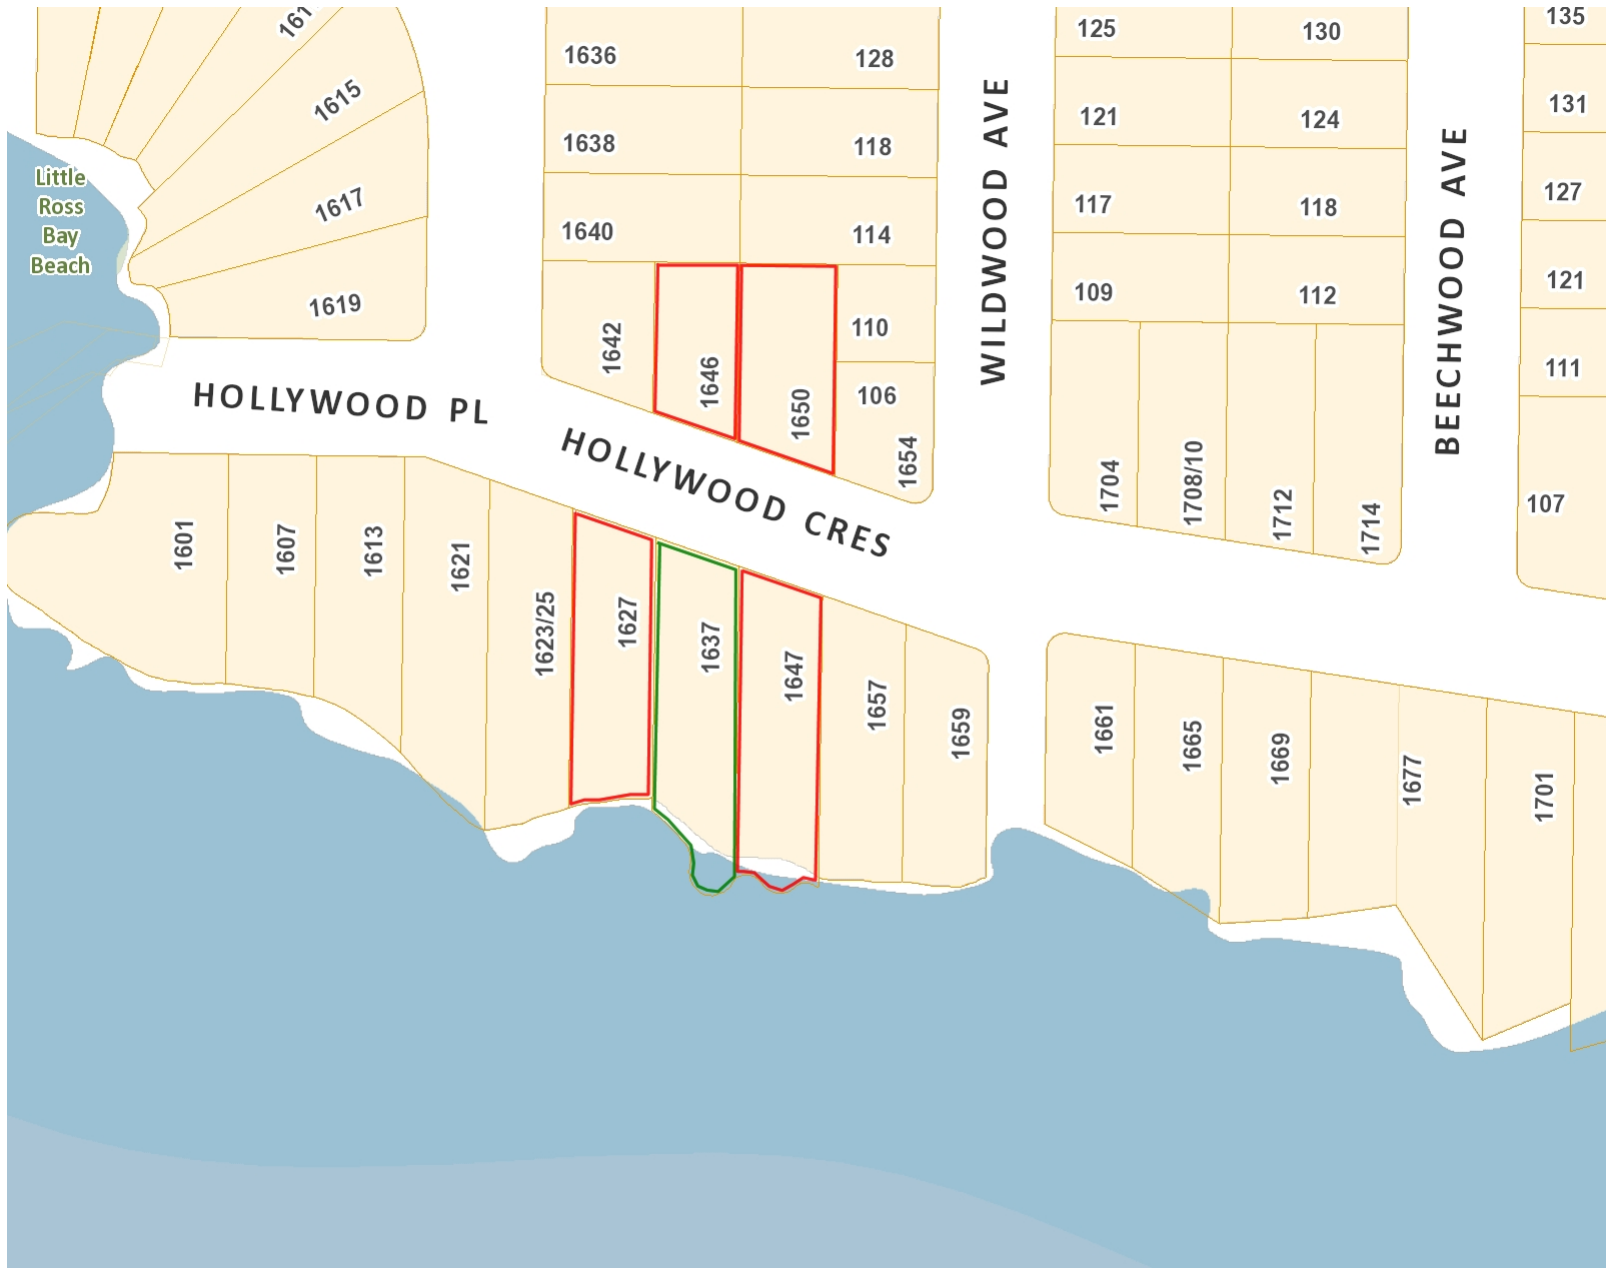

# LOCATIONS OF SIGNATORIES FOR DEVELOPMENT VARIANCE 1637 HOLLYWOOD CRESCENT

### Legend

- Victoria Parcels
- Parks

1: 1,307

### Notes

RED= SIGNATORIES  
GREEN= SUBJECT PROPERTY

NAD\_1983\_CSRS\_UTM\_Zone\_10N  
Public domain: can be freely printed, copied and distributed without permission.

This map is a user generated static output from an Internet mapping site and is for reference only. Data layers that appear on this map may or may not be accurate, current, or otherwise reliable.  
**THIS MAP IS NOT TO BE USED FOR NAVIGATION**