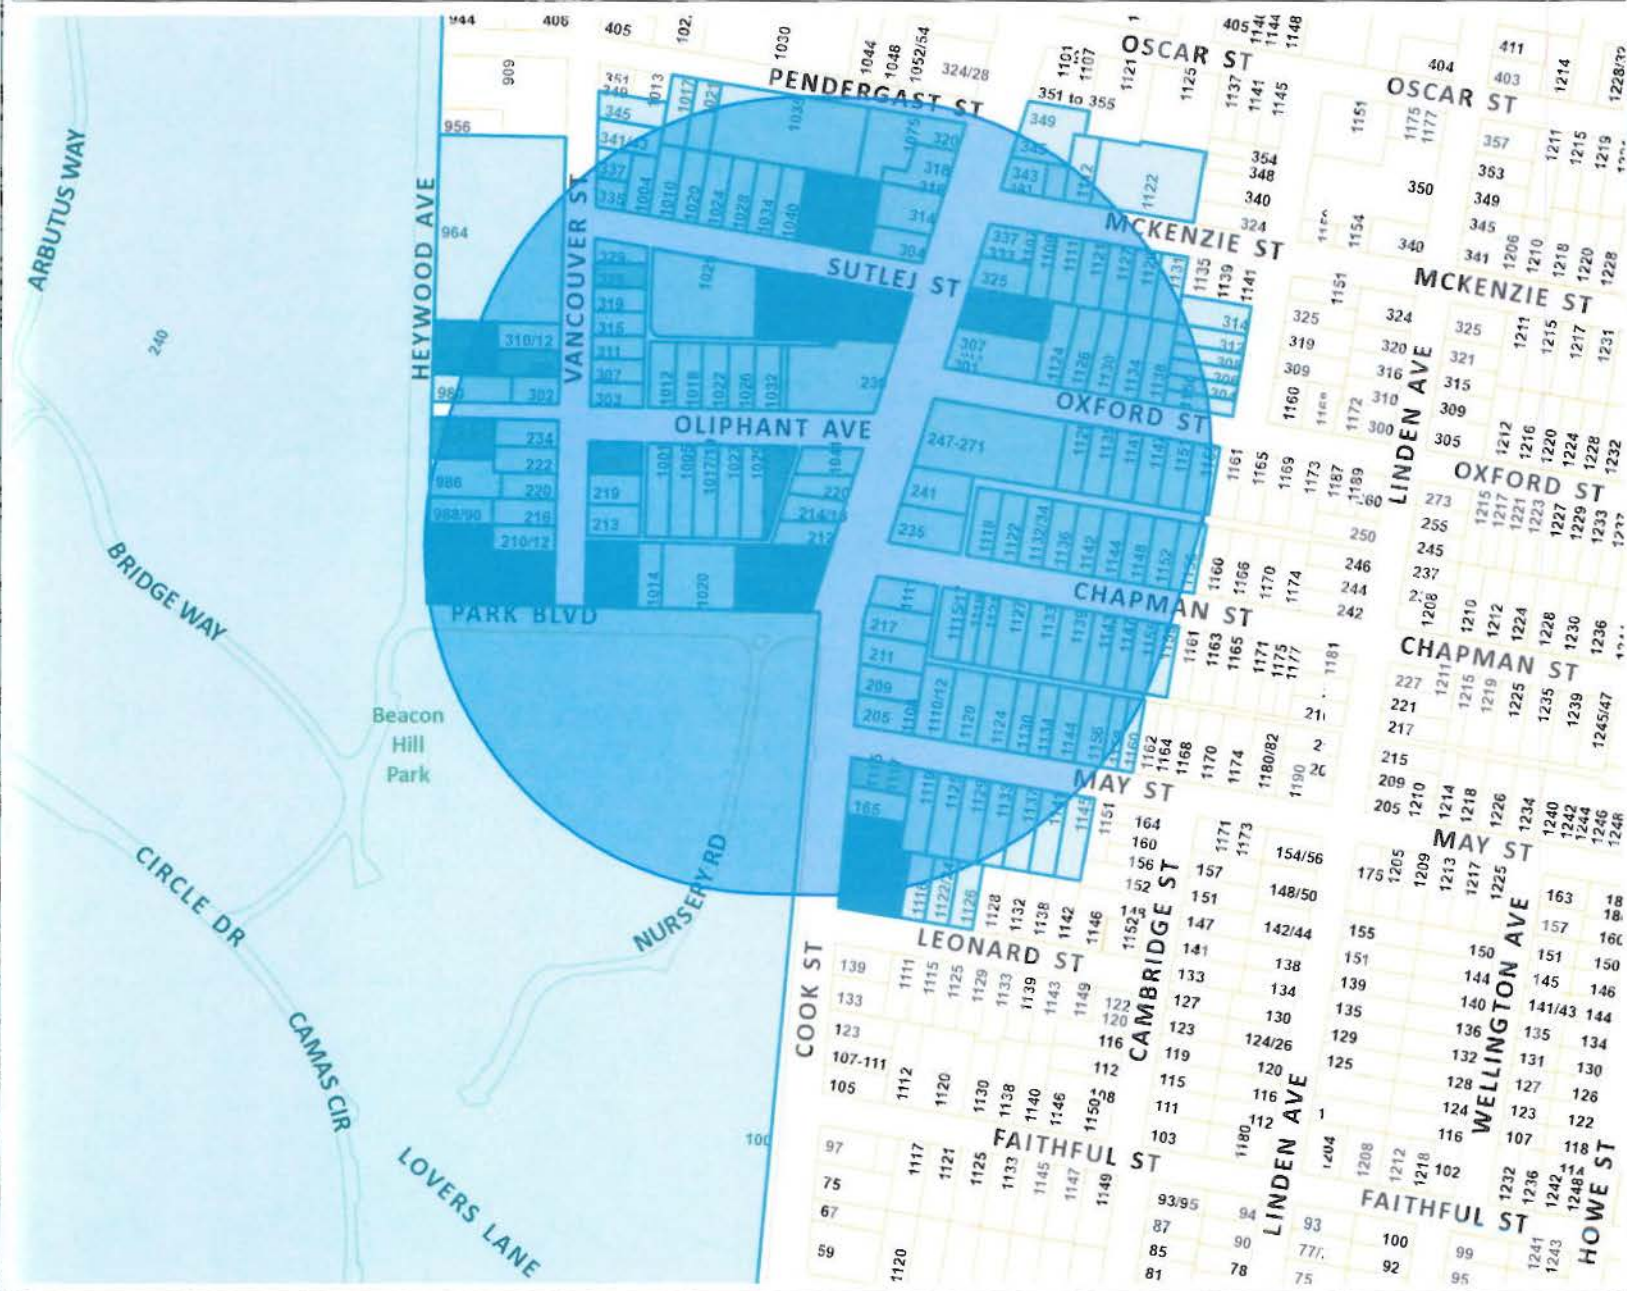

Legend

- Victoria Parcels

NAD_1983_CSRS_UTM_Zone_10N
 Public domain: can be freely printed, copied and distributed without permission.

This map is a user generated static output from an Internet mapping site and is for reference only. Data layers that appear on this map may or may not be accurate, current, or otherwise reliable.
THIS MAP IS NOT TO BE USED FOR NAVIGATION

1: 2,457 

Notes

1041 Oliphant, 212-220 Cook

10/29/2015

Legend

- Victoria Parcels

1: 4,363

Notes